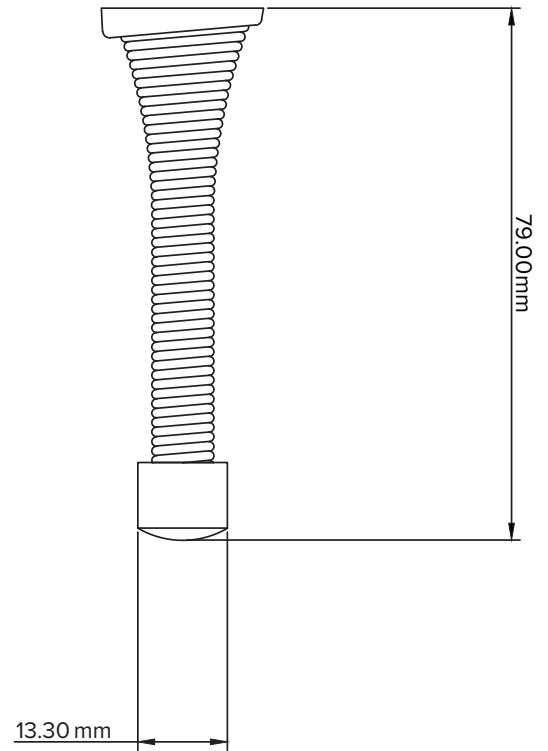

HDS13 SERIES

SPRING DOORSTOP

TAPERED 3 INCH

Available Finishes:

US15
Satin Nickel

US26
Polished Chrome

Matte
Black

US10B
Oil Rubbed Bronze

US3
Polished Brass

White

FEATURES:

- **Mounting** – Baseboard
- **Use for** – Interior and exterior doors
- **Projection** – 3"
- **Material** – Steel, spring steel and plastic

Part #	Finish
HDS13US15	Satin Nickel
HDS13US10BC	Oil Rubbed Bronze
HDS13US19	Matte Black
HDS13US3	Polished Brass
HDS13US26	Chrome
HDS13WHT	White
HDS13US15X5	Satin Nickel
HDS13US3X5	Polished Brass