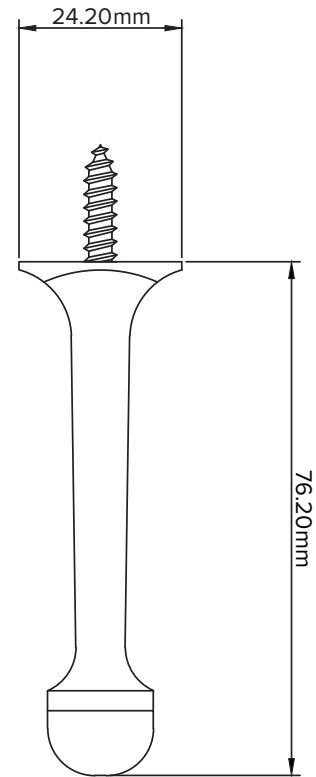

HDS21SB SERIES
RIGID DOORSTOP
SOLID BRASS

Available Finishes:

US15
Satin Nickel

US10B
Oil Rubbed Bronze

Matte
Black

US26
Polished Chrome

FEATURES:

- **Mounting** – Baseboard
- **Use for** – Interior and exterior doors
- **Projection** – 3"
- **Material** – Brass, steel and plastic

Part #	Finish
HDS21US15SB	Satin Nickel
HDS21US10BCSB	Oil Rubbed Bronze
HDS21US19SB	Matte Black
HDS21US26SB	Chrome

WARRANTY:

- One-Year Mechanical and Finish