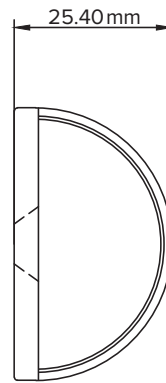

FEATURES:

- **Use for** – Interior and exterior doors
- **Diameter** – 1.72"
- **Height** – 1"
- **Includes** – Screw, anchors and set pin
- **Material** – Brass, steel and rubber

Part #	Finish
HDS41US15SB	Satin Nickel
HDS41US26DSB	Satin Chrome