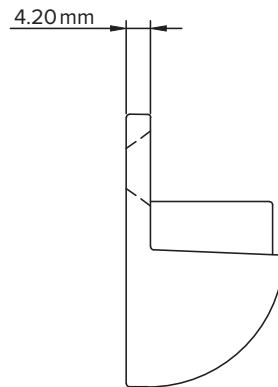

HDS41SB SERIES

FLOOR DOORSTOP

SOLID BRASS

Available
Finishes:

US15
Satin Nickel

US26D
Satin Chrome

FEATURES:

- **Use for** – Interior and exterior doors
- **Diameter** – 1.72"
- **Height** – 1"
- **Includes** – Screw, anchors and set pin
- **Material** – Brass, steel and rubber

Part #	Finish
HDS41US15SB	Satin Nickel
HDS41US26DSB	Satin Chrome

WARRANTY:

- One-Year Mechanical and Finish