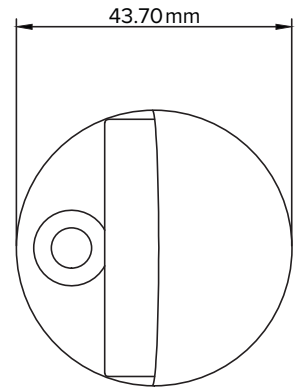

FEATURES:

- **Use for** – Interior and exterior doors
- **Diameter** – 1.72"
- **Height** – 1"
- **Includes** – Screw, anchors and set pin
- **Material** – Brass, steel and rubber

Part #	Finish
HDS41US15SB	Satin Nickel
HDS41US26DSB	Satin Chrome