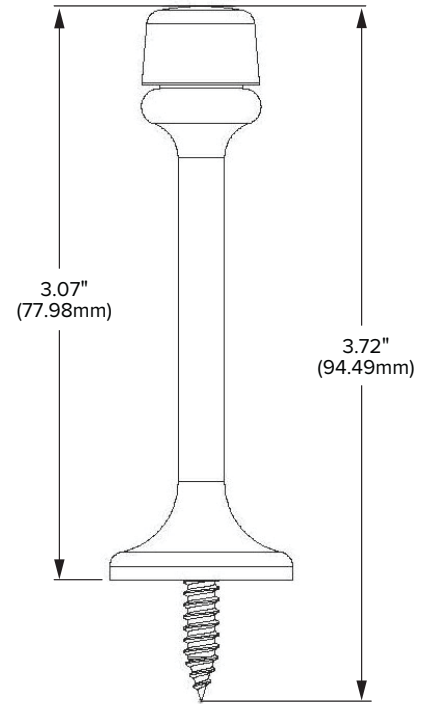

### FEATURES:

- **Mounting** – Baseboard
- **Use for** – Interior and exterior doors
- **Projection** – 3"
- **Material** – Steel, zinc and plastic

Part #	Finish
HDS21US15	Satin Nickel
HDS21US10BC	Oil Rubbed Bronze
HDS21US19	Matte Black
HDS21US26	Chrome
HDS21US15X5	Satin Nickel
HDS21US3X10	Polished Brass