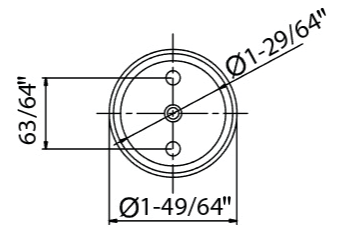

### FEATURES:

- **Mounting** – Baseboard
- **Use for** – Interior and exterior doors
- **Projection** – 3"
- **Includes** – Screws and anchors
- **Material** – Steel, zinc and magnet

Part #	Finish
HDS29US15	Satin Nickel
HDS29US10BC	Oil Rubbed Bronze
HDS29US19	Matte Black