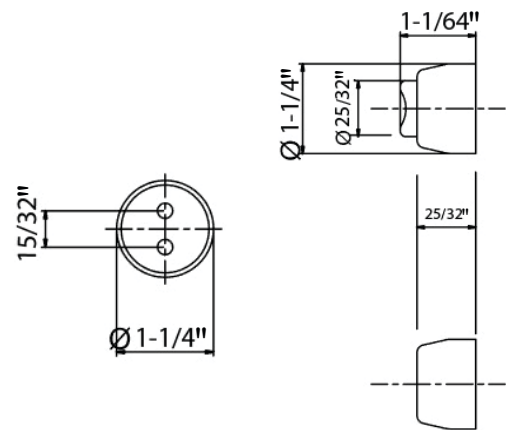

### FEATURES:

- **Mounting** – Baseboard
- **Use for** – Interior and exterior doors
- **Projection** – 3"
- **Includes** – Screws and anchors
- **Material** – Steel, zinc and magnet

Part #	Finish
HDS29US15	Satin Nickel
HDS29US10BC	Oil Rubbed Bronze
HDS29US19	Matte Black