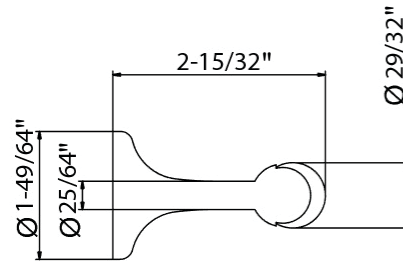

### FEATURES:

- **Mounting** – Baseboard
- **Use for** – Interior and exterior doors
- **Projection** – 3"
- **Includes** – Screws and anchors
- **Material** – Steel, zinc and magnet

Part #	Finish
HDS29US15	Satin Nickel
HDS29US10BC	Oil Rubbed Bronze
HDS29US19	Matte Black