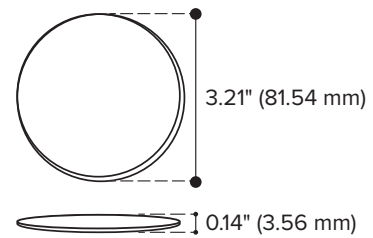

FEATURES:

- Protects wall from doorknob impacts
- Easy tape on installation
- Covers knob damage
- Lightly textures surface
- Paintable
- Use for – Interior and exterior doors
- Material – Plastic

Part #	Finish
HDS36WHT3TX	White
HDS36WHT5TX	White

HDS36WHT3TX