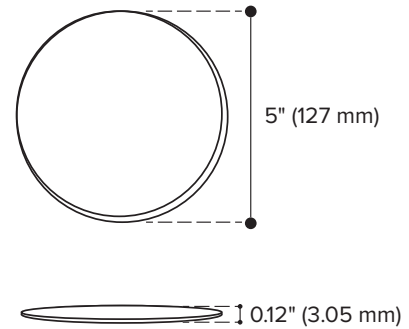

HDS36WHT5TX