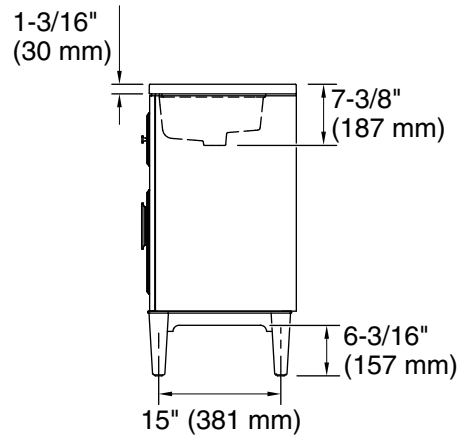

Features

- One full-extension 12¾" (325 mm) drawer with soft-close side-mount slides.
- Three-way adjustable soft-close door hinges with 100° opening capability for easy cabinet access.
- 18" (457 mm) cabinet interior provides ample storage space.
- Finish-matched cabinet interior offers generous clearance for plumbing.
- Quartz vanity top adds beauty and long-lasting durability.
- Customize your storage with optional accessories such as floor liners, drawer organizers, and perfectly sized containers (sold separately).
- Coordinates with K-33550 upgraded hardware finishes, K-25815 quartz backsplash, and K-25819 quartz side splash (sold separately).

Available Colors/Finishes

Color tiles intended for reference only.

Color	Code	Description
-------	------	-------------

	0	White
	1WX	

Waste Pipe Location Information

Technical Information

All product dimensions are nominal.