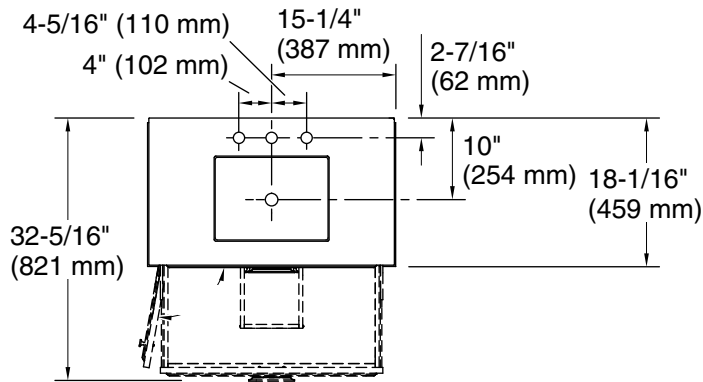

Features

- One full-extension 12¾" (325 mm) drawer with soft-close side-mount slides.
- Three-way adjustable soft-close door hinges with 100° opening capability for easy cabinet access.
- 18" (457 mm) cabinet interior provides ample storage space.
- Finish-matched cabinet interior offers generous clearance for plumbing.
- Quartz vanity top adds beauty and long-lasting durability.
- Customize your storage with optional accessories such as floor liners, drawer organizers, and perfectly sized containers (sold separately).
- Coordinates with K-33550 upgraded hardware finishes, K-25815 quartz backsplash, and K-25819 quartz side splash (sold separately).

Available Colors/Finishes

Color tiles intended for reference only.

Color	Code	Description
-------	------	-------------

	0	White
	1WX	

Waste Pipe Location Information

Technical Information

All product dimensions are nominal.