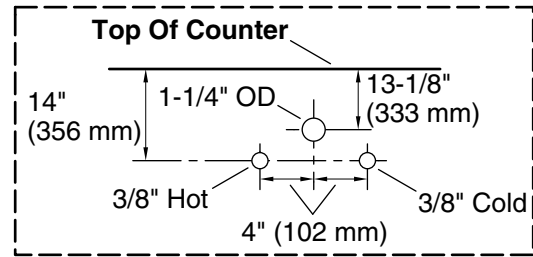

Features

- One full-extension 12¾" (325 mm) drawer with soft-close side-mount slides.
- Three-way adjustable soft-close door hinges with 100° opening capability for easy cabinet access.
- 18" (457 mm) cabinet interior provides ample storage space.
- Finish-matched cabinet interior offers generous clearance for plumbing.
- Quartz vanity top adds beauty and long-lasting durability.
- Customize your storage with optional accessories such as floor liners, drawer organizers, and perfectly sized containers (sold separately).
- Coordinates with K-33550 upgraded hardware finishes, K-25815 quartz backsplash, and K-25819 quartz side splash (sold separately).

Optional Products/Accessories

- K-25819 4" x 17.25" quartz side splash

Codes/Standards

ASME A112.19.2/CSA B45.1
EPA TSCA Title VI
CARB P2

KOHLER® One-Year Limited Warranty

See website for detailed warranty information.

Available Colors/Finishes

Color tiles intended for reference only.

Color	Code	Description
-------	------	-------------

	0	White
	1WX	

Waste Pipe Location Information

Technical Information

All product dimensions are nominal.