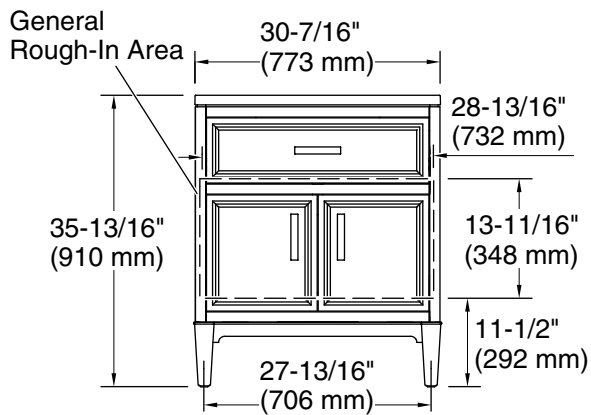

Technical Information

All product dimensions are nominal.

Notes

Install this product according to the installation instructions.