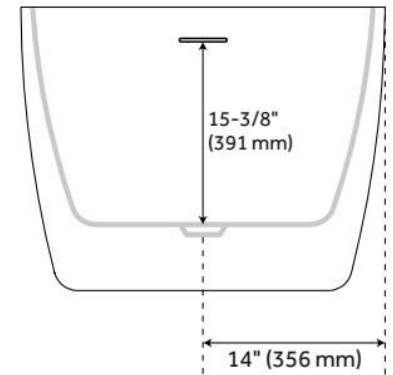

71" SHEBA ACRYLIC SLIPPER TUB

SKU: 925387-71

Code: SH483536, SH484670

FEATURES

Tub Material: Acrylic
Product Finish: White
Shape: Oval
Tub Drain Placement: End
Drain Included: Yes
Drain and Overflow Finish: White
Water Depth to Overflow: 15-3/8"
Water Capacity (Gallons): 75
Built-In Adjusters: Yes
Tub Weight Uncrated (lbs): 121
Optional Accessory: 428473

CSA B45.5/IAPMO Z124, LISTED ID: SHSBFSOSS7132x*

ADDITIONAL FEATURES

- All dimensions are ($\pm 1/2$ ").
- Formed of two acrylic sheets, the air between acting as thermal insulator.
- Insulation option: increases heat retention and prevents condensation due to water and air temperature fluctuations.
- Optional Quick Connect Drop-In Drain Kit Includes:
 - Floor Plate, 1-1/2" PVC Pipe, 2" x 1-1/2" Trap Adapters, 1 Brass Threaded, 1 Brass Unthreaded Tailpiece and Plug.
 - Installs above your subfloor, but underneath your cement floor or tile, so you do not need access below the fixture.

REVISED 6/19/2024

71" SHEBA ACRYLIC SLIPPER TUB

SKU: 925387-71

Code: SH483536, SH484670

REVISED 6/19/2024