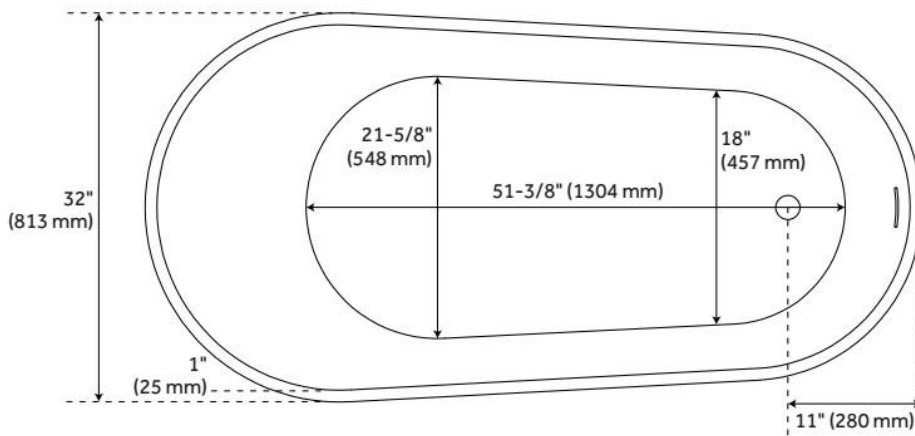

71" SHEBA ACRYLIC SLIPPER TUB

SKU: 925387-71

Code: SH483536, SH484670

FEATURES

Tub Material: Acrylic
Product Finish: White
Shape: Oval
Tub Drain Placement: End
Drain Included: Yes
Drain and Overflow Finish: White
Water Depth to Overflow: 15-3/8"
Water Capacity (Gallons): 75
Built-In Adjusters: Yes
Tub Weight Uncrated (lbs): 121
Optional Accessory: 428473

CSA B45.5/IAPMO Z124, LISTED ID: SHSBFSOSS7132x*

ADDITIONAL FEATURES

- All dimensions are ($\pm 1/2$ ").
- Formed of two acrylic sheets, the air between acting as thermal insulator.
- Insulation option: increases heat retention and prevents condensation due to water and air temperature fluctuations.
- Optional Quick Connect Drop-In Drain Kit Includes:
 - Floor Plate, 1-1/2" PVC Pipe, 2" x 1-1/2" Trap Adapters, 1 Brass Threaded, 1 Brass Unthreaded Tailpiece and Plug.
 - Installs above your subfloor, but underneath your cement floor or tile, so you do not need access below the fixture.

REVISED 6/19/2024

71" SHEBA ACRYLIC SLIPPER TUB

SKU: 925387-71

Code: SH483536, SH484670

REVISED 6/19/2024