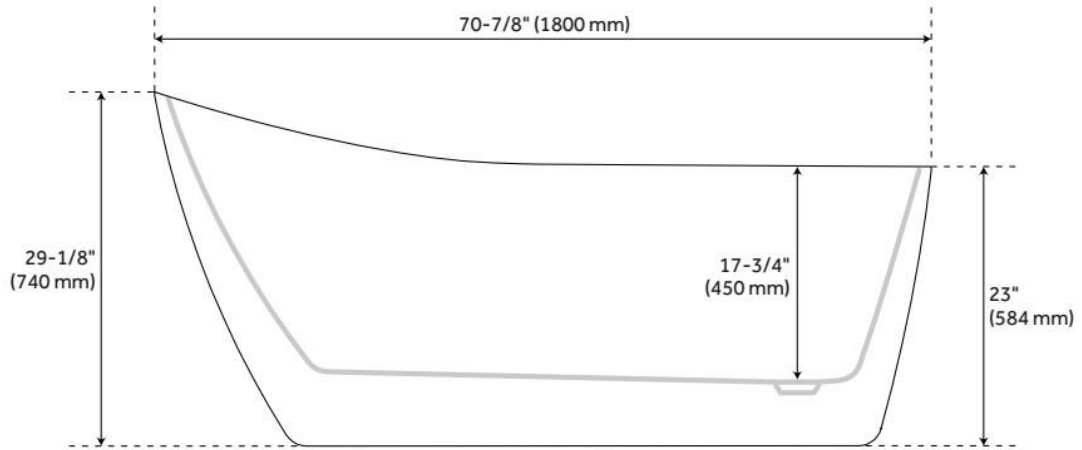

71" SHEBA ACRYLIC SLIPPER TUB

SKU: 925387-71

Code: SH483536, SH484670

FEATURES

Tub Material: Acrylic
Product Finish: White
Shape: Oval
Tub Drain Placement: End
Drain Included: Yes
Drain and Overflow Finish: White
Water Depth to Overflow: 15-3/8"
Water Capacity (Gallons): 75
Built-In Adjusters: Yes
Tub Weight Uncrated (lbs): 121
Optional Accessory: 428473

CSA B45.5/IAPMO Z124, LISTED ID: SHSBFSOSS7132x*

ADDITIONAL FEATURES

- All dimensions are ($\pm 1/2$ ").
- Formed of two acrylic sheets, the air between acting as thermal insulator.
- Insulation option: increases heat retention and prevents condensation due to water and air temperature fluctuations.
- Optional Quick Connect Drop-In Drain Kit Includes:
 - Floor Plate, 1-1/2" PVC Pipe, 2" x 1-1/2" Trap Adapters, 1 Brass Threaded, 1 Brass Unthreaded Tailpiece and Plug.
 - Installs above your subfloor, but underneath your cement floor or tile, so you do not need access below the fixture.

REVISED 6/19/2024

71" SHEBA ACRYLIC SLIPPER TUB

SKU: 925387-71

Code: SH483536, SH484670

REVISED 6/19/2024