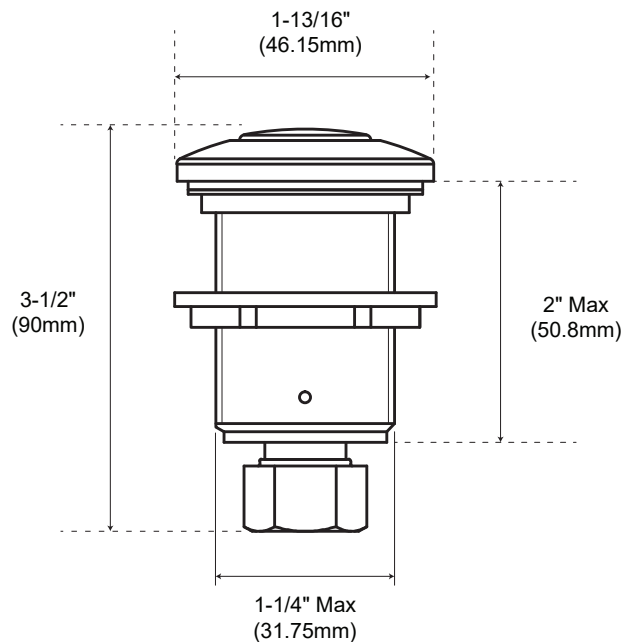

Product Specifications

* All measurements are nominal. Please verify before actual installation.

Warranty and Codes

This product comes complete with installation, operating, care and maintenance instructions. This PROFLO product carries a 1-year warranty.