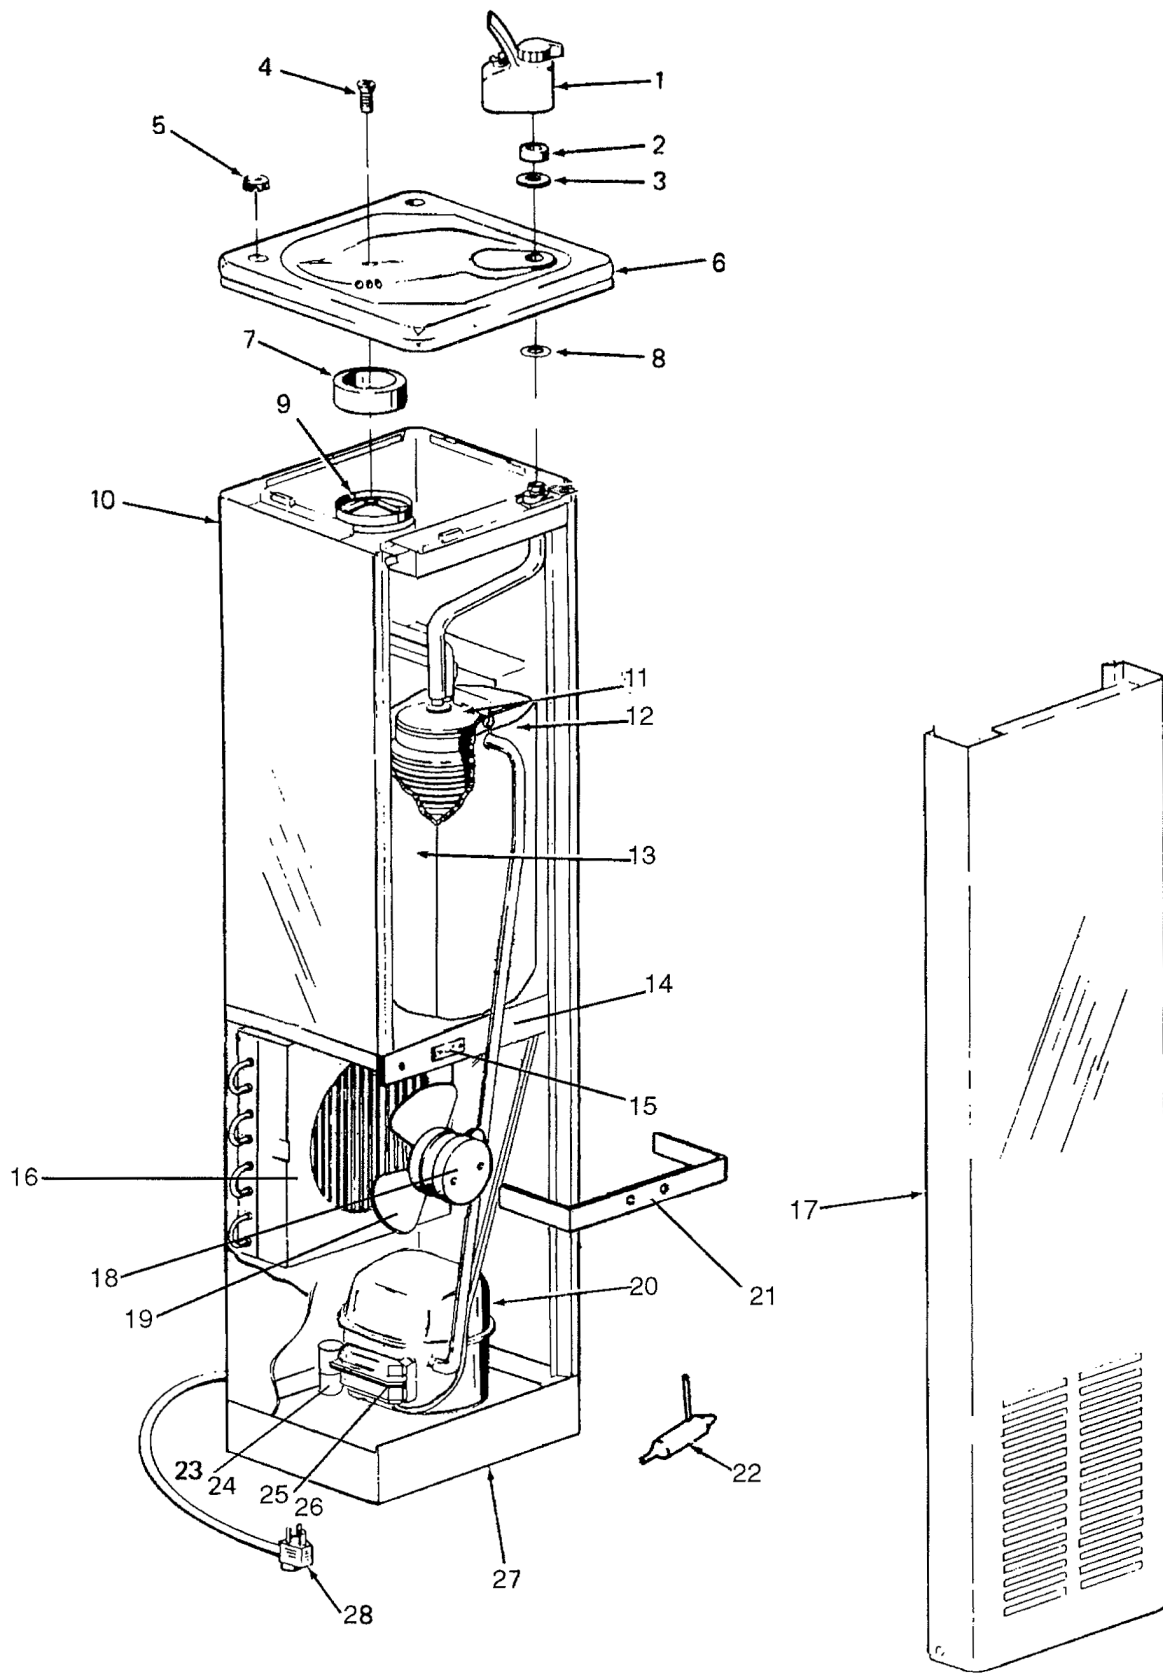

Parts List

Item#	Description	P3CP-H400	P5CP-H400
1	Bubbler Valve.....	.030774-006	030774-006
	Handle.....	.013429	013429
2	Gasket, Valve Body.....	.028706-006	028706-006
3	Friction Washer.....	.028706-012	028706-012
4	Screw, Drain.....	.036049-002	036049-002
5	Hole Cover.....	.016994	016994
6	Top.....	.028464-101	028464-101
7	Waste Gasket.....	.019131	019131
8	Gasket, Under Top.....	.028706-001	028706-001
9	Waste Assy.....	.036011-008	036011-008
10	Cabinet, Sides and Rear, Sandstone.....	.036604-006	036604-006
	Cabinet, Sides and Rear, Stainless.....	.036604-003	036604-003
11	Cooling Tank.....	.033469-111	033469-111
12	Insulation, Cooling Tank, RH.....	.033431-001	033431-001
13	Insulation, Cooling Tank, LH.....	.033431-002	033431-002
14	Shelf.....	.019686-003	019686-003
15	Cold Control.....	.027040-039	027040-039
16	Condenser.....	.031766-201	031766-201
17	Front Panel, Sandstone.....	.017528-005	017528-005
	Front Panel, Stainless.....	.017528-002	017528-002
18	Fan Motor.....	.027354-036	027354-036
19	Fan Blade.....	.022977	022977
20	Compressor Assy (includes pt 23, 24, 25 & 26).....	.036115-001	036115-001
21	Fan Motor Bracket.....	.026969	026969
22	Refrigerant Drier.....	.034343-003	034343-003
23	Start Capacitor - 60 MFD.....	.027956-008	027956-008
24	Run Capacitor - 25 MFD.....	.027956-009	027956-009
25	Relay.....	.036056-003	036056-003
26	Overload.....	.036055-003	036055-003
27	Base.....	.033778-001	033778-001
28	Service Cord.....	.026540-046	026540-046