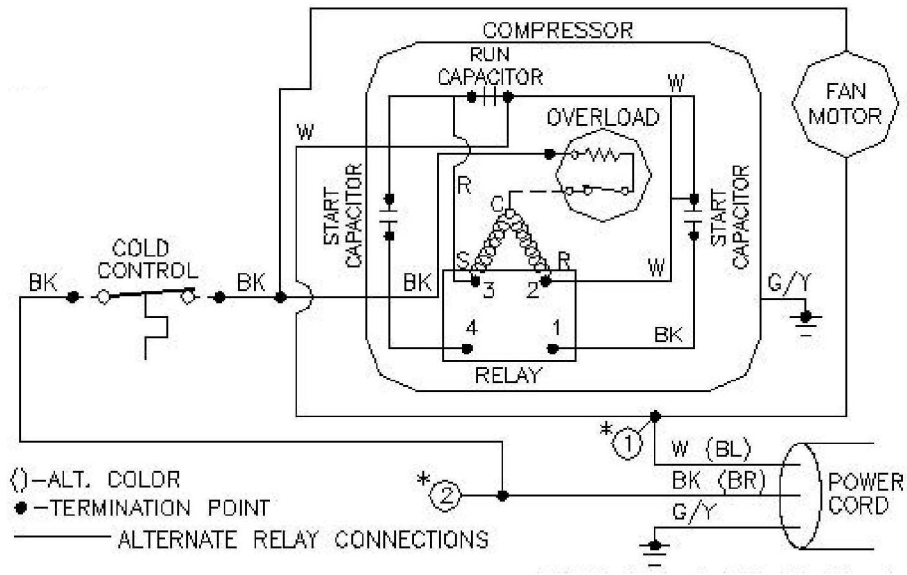

Parts List

Item#	Description	P3CP-H400	P5CP-H400
1	Bubbler Valve.....	.030774-006	030774-006
	Handle.....	.013429	013429
2	Gasket, Valve Body.....	.028706-006	028706-006
3	Friction Washer.....	.028706-012	028706-012
4	Screw, Drain.....	.036049-002	036049-002
5	Hole Cover.....	.016994	016994
6	Top.....	.028464-101	028464-101
7	Waste Gasket.....	.019131	019131
8	Gasket, Under Top.....	.028706-001	028706-001
9	Waste Assy.....	.036011-008	036011-008
10	Cabinet, Sides and Rear, Sandstone.....	.036604-006	036604-006
	Cabinet, Sides and Rear, Stainless.....	.036604-003	036604-003
11	Cooling Tank.....	.033469-111	033469-111
12	Insulation, Cooling Tank, RH.....	.033431-001	033431-001
13	Insulation, Cooling Tank, LH.....	.033431-002	033431-002
14	Shelf.....	.019686-003	019686-003
15	Cold Control.....	.027040-039	027040-039
16	Condenser.....	.031766-201	031766-201
17	Front Panel, Sandstone.....	.017528-005	017528-005
	Front Panel, Stainless.....	.017528-002	017528-002
18	Fan Motor.....	.027354-036	027354-036
19	Fan Blade.....	.022977	022977
20	Compressor Assy (includes pt 23, 24, 25 & 26).....	.036115-001	036115-001
21	Fan Motor Bracket.....	.026969	026969
22	Refrigerant Drier.....	.034343-003	034343-003
23	Start Capacitor - 60 MFD.....	.027956-008	027956-008
24	Run Capacitor - 25 MFD.....	.027956-009	027956-009
25	Relay.....	.036056-003	036056-003
26	Overload.....	.036055-003	036055-003
27	Base.....	.033778-001	033778-001
28	Service Cord.....	.026540-046	026540-046

Wiring Diagram: P3CP-H400 P5CP-H400

OASIS International

222 East Campus View Blvd. - Columbus, OH 43235 U.S.A.
614/861-1350 - Fax: 614/322-4557
www.oasiscoolers.com
www.oasis-parts.com