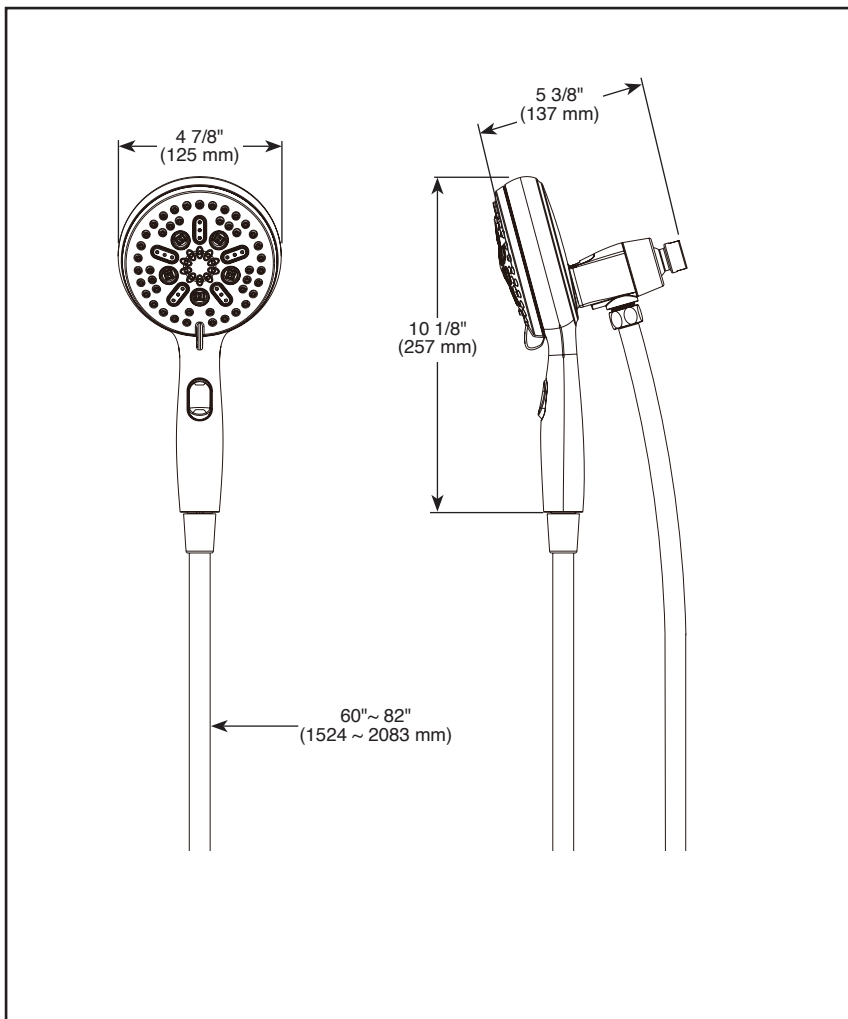

see what Delta can do™

SUREDOCK® MAGNETIC HAND SHOWER

- Magnetic hand held shower with 7 spray settings

FEATURES:

- H₂Okinetic® Technology
- Touch-Clean® Nozzles
- MagnaTite® Docking

STANDARD SPECIFICATIONS:

- Max flow rate 1.75 gpm @ 80 psi, 6.6 L/min @ 550 kPa
- Multiple hand shower spray settings - Shampoo Spray, Massage w/Shampoo Spray, Massage, Full Spray w/Massage, Full Spray, H₂Okinetic® and pause.
- Push-button activates pause, a non-positive shut-off
- Easy-turn dial to change hand shower sprays
- SureDock® Magnetic allows for easy and secure docking for hands-free showering
- 60" - 82" (1524mm-2083mm) stretchable metal hose

▲ Designate proper finish suffix

- ◆ Your Delta Faucet hand shower incorporates a backflow protection system that has been tested to be in compliance with ASME A112.18.3 and ASME A112.18.1/CSA B125.1. It incorporates two certified check valves in series, which operate independently and are integral, non-serviceable parts of the wand assembly.