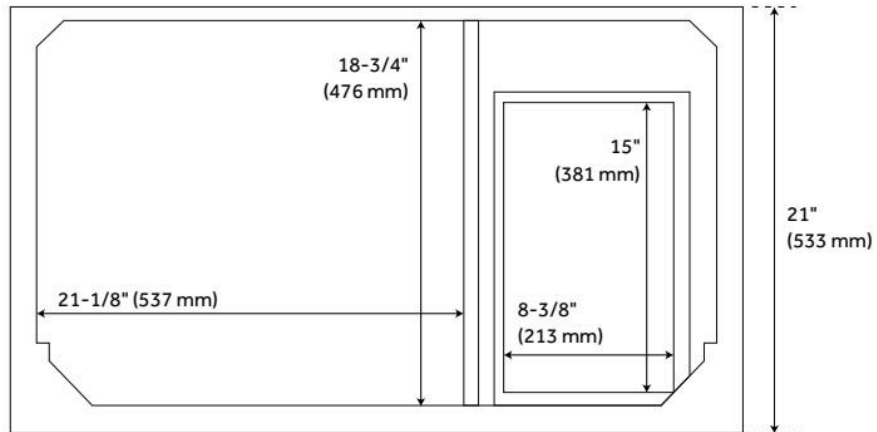

36" QUEN VANITY WITH UNDERMOUNT SINK - GRAY

SKU: 953527-36-UM

Code: SH480642, SH480640, SH480641, SH480643

REVISED 8/12/2024