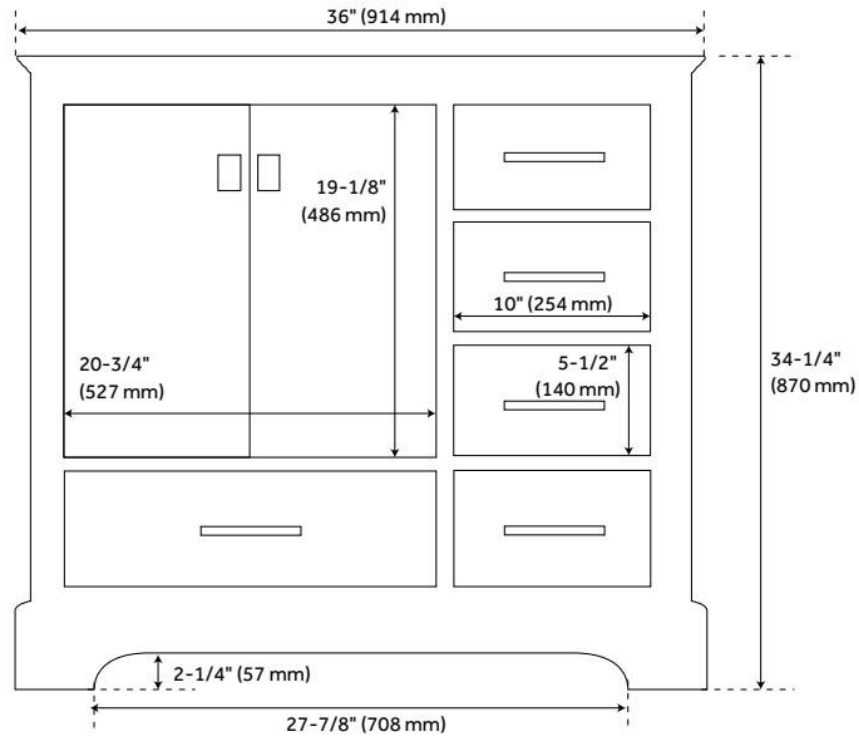

36" QUEN VANITY WITH UNDERMOUNT SINK - GRAY

SKU: 953527-36-UM

Code: SH480642, SH480640, SH480641, SH480643

FEATURES

- Material: Wood
- Number of Doors: 2
- Number of Drawers: 5
- Dovetail Drawers: Yes
- Hardware Finish: Brushed Nickel
- Built-In Adjusters: Yes

ASME A112.19.2/CSA B45.1, Massachusetts Accepted, LISTED ID: 506895

ADDITIONAL FEATURES

- Includes a matching backsplash and a white porcelain sink.
- Granite is A-grade. Polished Carrara Marble is sourced from Italy.
- Each stone top is carved from a single piece of stone and will feature natural variations.
- See Installation Instructions for directions to attach the vanity top and sink.
- All dimensions are ($\pm 1/2"$).

REVISED 8/12/2024

36" QUEN VANITY WITH UNDERMOUNT SINK - GRAY

SKU: 953527-36-UM

Code: SH480642, SH480640, SH480641, SH480643

REVISED 8/12/2024