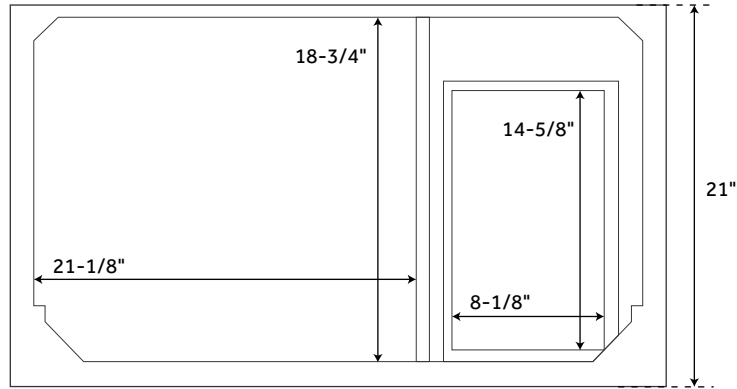

36" QUEN

VANITY

SKU: 947942, 947943

FEATURES

Rough-in: 21"

SIGNATURE HARDWARE LIFETIME WARRANTY

See website for warranty information

REVISED 5/16/2019