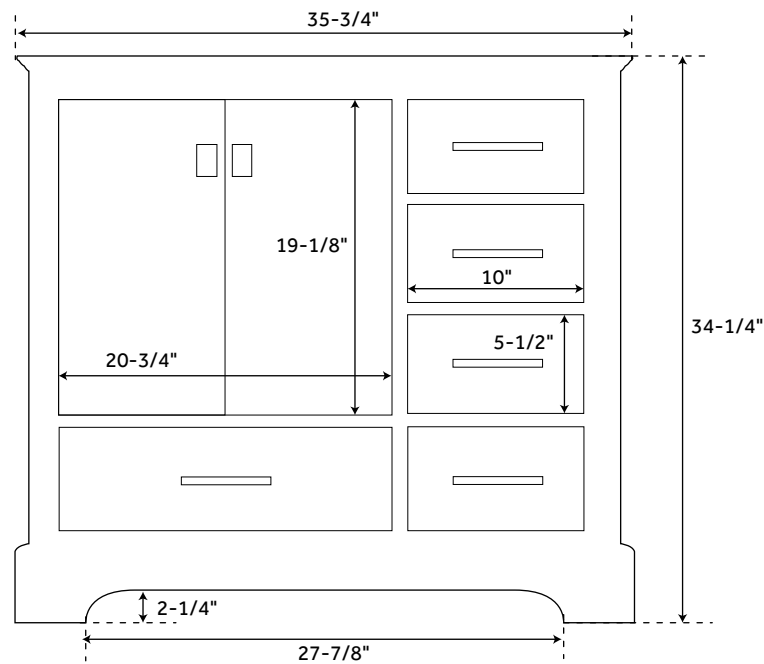

36" QUEN

VANITY

SKU: 947942, 947943

FEATURES

Rough-in: 21"

SIGNATURE HARDWARE LIFETIME WARRANTY

See website for warranty information

REVISED 5/16/2019