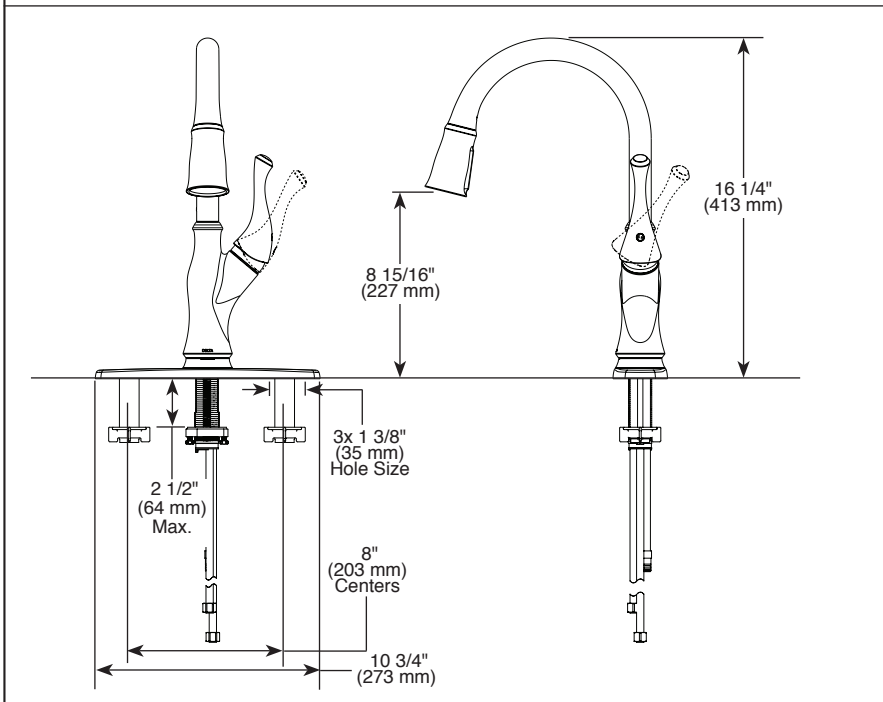

see what Delta can do™

KITCHEN FAUCETS

- Ophelia™ Collection
- Single Handle Pull-Down

19888TZ-▲-DST

Submitted Model No.: _____
 Specific Features: _____

▲ Designate Proper Finish Suffix

FEATURES:

- Touch₂O® Technology
- DIAMOND Seal® Technology
- MagnaTite® Magnetic Docking
- Touch-Clean® Sprayhead
- ShieldSpray™ Technology

STANDARD SPECIFICATIONS:

- Max. flow rate 1.8 gpm @ 60 psi, 6.8 L/min @ 414 kPa
- One or three hole mount (escutcheon optional, included)
- Diamond coated ceramic cartridge
- 3/8" O.D. straight, staggered PEX supply tubes
- Spout rotates 360°
- Red/blue indicator markings
- Three-function wand: aerated stream, spray or ShieldSpray
- Dual integral double check valves in sprayer
- LED indicator light signals on-off, water temperature and when batteries run low.
- Uses 6 AA batteries (included) or 6 C batteries (not included).
- Optional (EP73954) 120V AC adapter available (3 prong grounded outlet required)

COMPLIES WITH:

- ASME A112.18.1 / CSA B125.1
- ASME A112.18.6
- Indicates compliance to ICC/ANSI A117.1 - Valve control only
- Verified compliant with .25% weighted average Pb content regulations

Delta reserves the right (1) to make changes in specifications and materials, and (2) to change or discontinue models, both without notice or obligation. Dimensions are for reference only. See current full-line price book or www.deltafaucet.com for finish options and product availability.