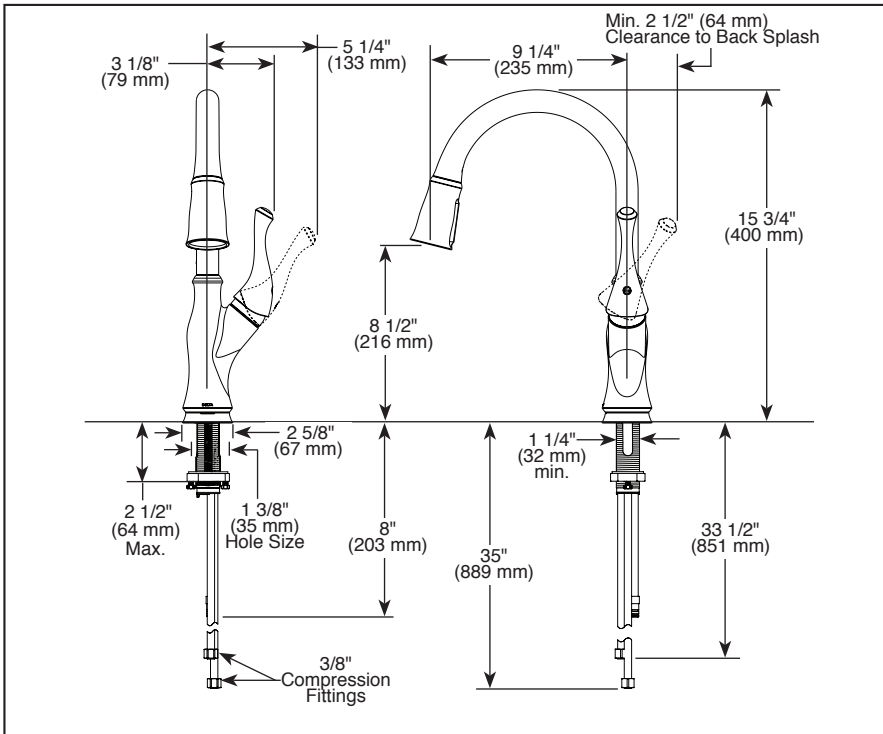

see what Delta can do™

KITCHEN FAUCETS

- Ophelia™ Collection
- Single Handle Pull-Down

19888TZ-▲-DST

Submitted Model No.: _____
 Specific Features: _____

▲ Designate Proper Finish Suffix

FEATURES:

- Touch₂O® Technology
- DIAMOND Seal® Technology
- MagnaTite® Magnetic Docking
- Touch-Clean® Sprayhead
- ShieldSpray™ Technology

STANDARD SPECIFICATIONS:

- Max. flow rate 1.8 gpm @ 60 psi, 6.8 L/min @ 414 kPa
- One or three hole mount (escutcheon optional, included)
- Diamond coated ceramic cartridge
- 3/8" O.D. straight, staggered PEX supply tubes
- Spout rotates 360°
- Red/blue indicator markings
- Three-function wand: aerated stream, spray or ShieldSpray
- Dual integral double check valves in sprayer
- LED indicator light signals on-off, water temperature and when batteries run low.
- Uses 6 AA batteries (included) or 6 C batteries (not included).
- Optional (EP73954) 120V AC adapter available (3 prong grounded outlet required)

COMPLIES WITH:

- ASME A112.18.1 / CSA B125.1
- ASME A112.18.6
- Indicates compliance to ICC/ANSI A117.1 - Valve control only
- Verified compliant with .25% weighted average Pb content regulations

Delta reserves the right (1) to make changes in specifications and materials, and (2) to change or discontinue models, both without notice or obligation. Dimensions are for reference only. See current full-line price book or www.deltafaucet.com for finish options and product availability.