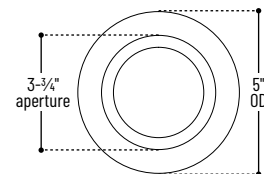

PRODUCT IMAGES AND DIMENSIONS

4" AC Onyx LED Retrofit Baffle

Lumens / Wattage / Color Temperature / Finish

- **NOXAC-43227WW/HL** = 971lm / 15W / 2700K, White
- **NOXAC-43230WW/HL** = 952lm / 15W / 3000K, White
- **NOXAC-43235WW** = 723lm / 10.5W / 3000K, White
- **NOXAC-43240WW** = 714lm / 10.5W / 3000K, White
- **NOXAC-43250WW** = 733lm / 10.5W / 3000K, White

Optional Accessories

Description

- **NOX-4EYELIDW** = 4" Round White Eyelid
- **NOX-4OR-W** = 4" Round White Oversize Ring
- **NRA-21ISM** = Medium base screw-in socket (included w/ each)
- **NRA-212SM** = Socket adapter for use with GU24 housings

Example: **NOXAC-43230WW/HL** = 4" AC Onyx LED Round Retrofit Baffle, 3000K, White Baffle / White Flange, 952lm / 15W