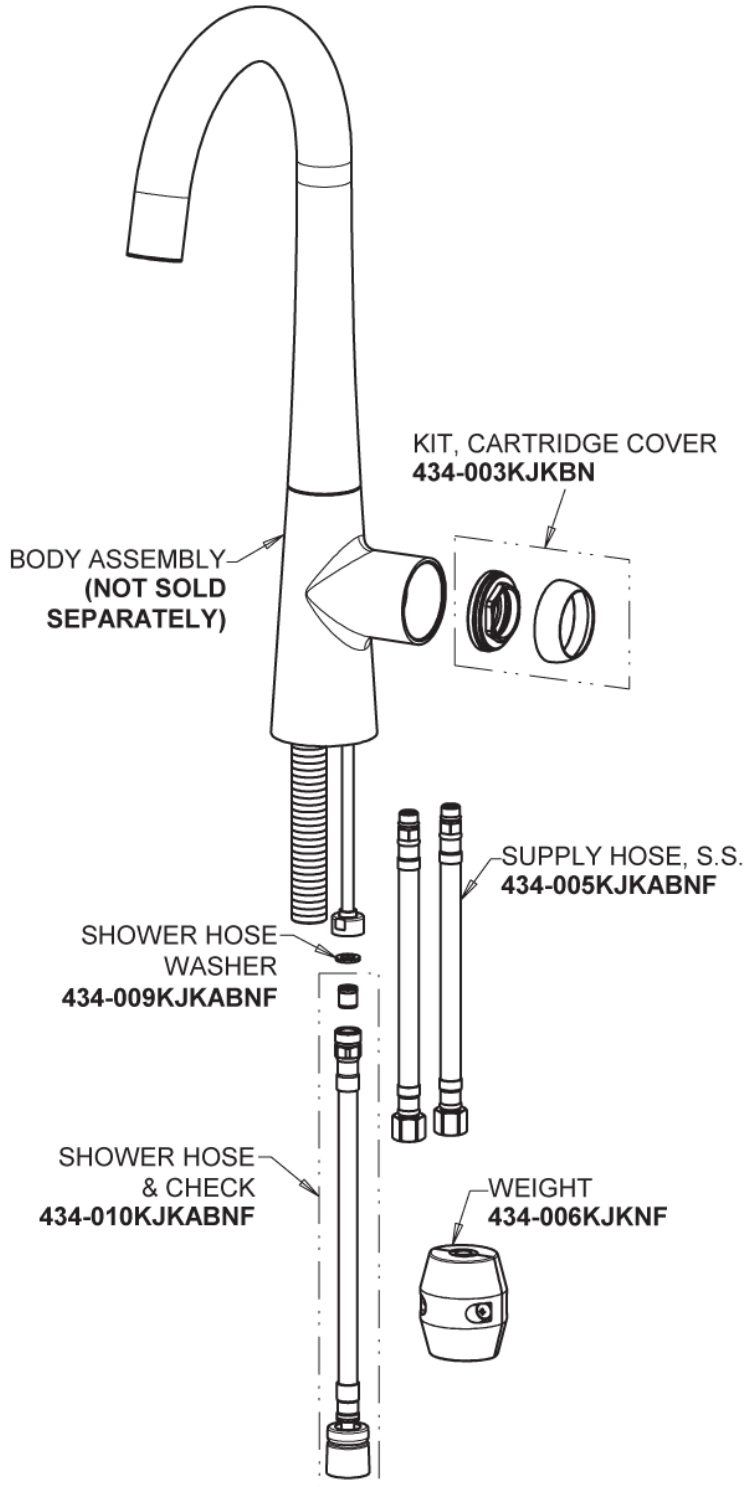

Repair Parts

434-ABBN

Deck-mounted kitchen faucet with pull-down spout, single-hole mount

CHICAGO FAUCETS®

Geberit Group

434 Series Base

Base Parts:

Outlet for 434 Series Pull-Down Kitchen Faucet
434-001KJKABBN

Handle for 434 Series Pull-Down Kitchen Faucet
434-002KJKBN

For Technical Assistance:

Phone: 800-TEC-TRUE (832-8783)

Email: techsupport.us@chicagofaucets.com

2100 South Clearwater Drive

Des Plaines, IL 60018

Phone: 847-803-5000

chicagofaucets.com

Repair Parts

434-ABBN

Deck-mounted kitchen faucet with pull-down spout, single-hole mount

**CHICAGO
FAUCETS**
Geberit Group

Mounting Hardware for 434 Series Pull-Down Kitchen Faucet
434-007KJKNF