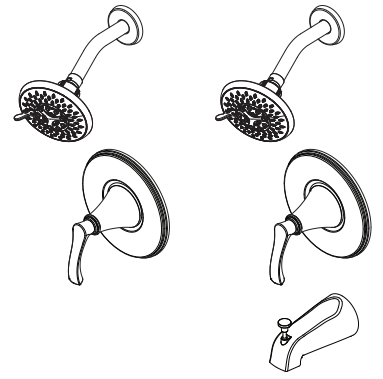

- |  |  |
|--|--|
| LG89-7WDC Finish(C) <input type="checkbox"/>   | LG89-8WDC Finish(C) <input type="checkbox"/>   |
| LG89-7WDGS Finish(GS) <input type="checkbox"/> | LG89-8WDGS Finish(GS) <input type="checkbox"/> |
| LG89-7WDY Finish(Y) <input type="checkbox"/>   | LG89-8WDY Finish(Y) <input type="checkbox"/>   |

- SecurePfit™
- Valve Not Included
- Pforever Seal

### Features

- 1.8 GPM Flow Rate (Showerhead)
- Brass Ball Joint
- Requires OX8/JX8 Valve (Order Separately)
- Shower Only (7WD Only)
- Tub & Shower (8WD Only)
- SecurePfit™ with Anti Handle Wobble
- Spot Defense™ Finish Resists Spots and Fingerprints (GS Finish Only)
- Multi-Function Showerhead (5 Functions: Massage, Rain, Invigorating, Champagne, and Champagne/Rain Combo)
- Quick Connect Tub Spout
- Pforever Warranty®