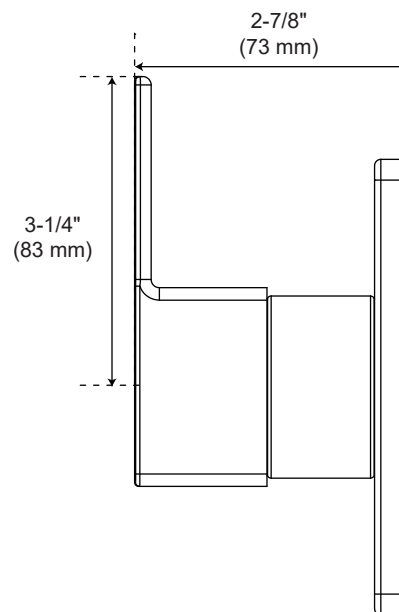

For detailed warranty information, visit ferguson.com/proflo-faucet-warranty.