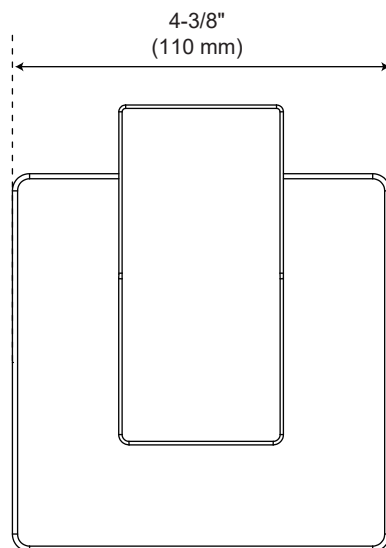

For detailed warranty information, visit ferguson.com/proflo-faucet-warranty.