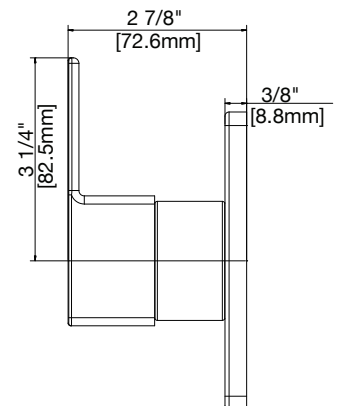

Model Numbers

PF98TVCP	Chrome
PF98TVZBN	Brushed nickel
PF98TVMB	Matte black

Warranty and Codes

This product comes complete with installation, operating, care and maintenance instructions. This PROFLO faucet carries a limited lifetime warranty when installed in residential applications. The warranty is five years in commercial applications. This product meets ASME: A112.18.1.