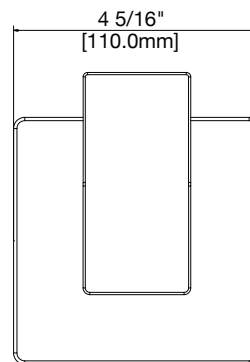

Model Numbers

PF98TVCP	Chrome
PF98TVZBN	Brushed nickel
PF98TVMB	Matte black

Warranty and Codes

This product comes complete with installation, operating, care and maintenance instructions. This PROFLO faucet carries a limited lifetime warranty when installed in residential applications. The warranty is five years in commercial applications. This product meets ASME: A112.18.1.