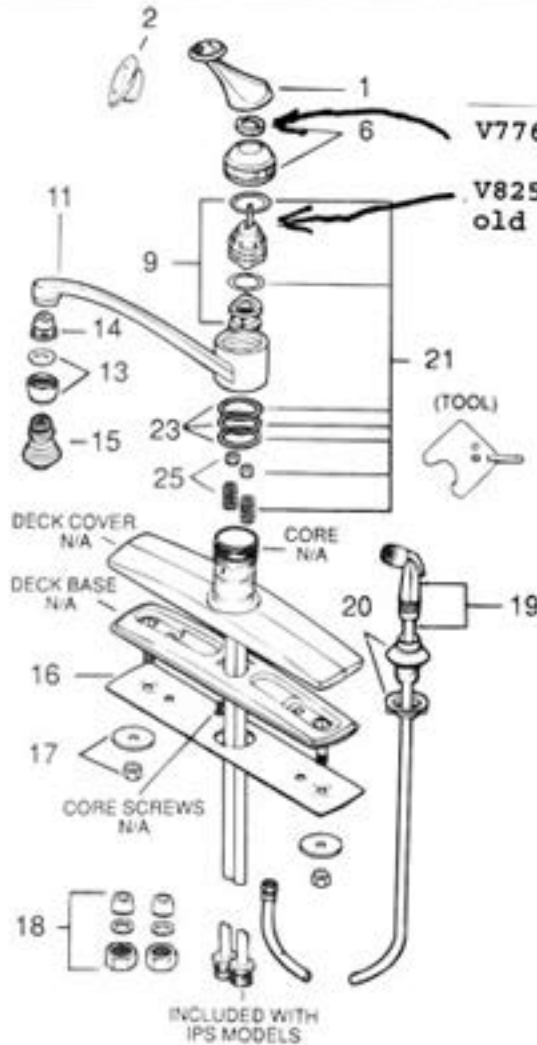

L1038/9

L1148/9

DISCONTINUED MODELS

NL1038/9
NL1148/9

NV1038IPS
NV1148IPS

CURRENT MODELS

PART#	DESCRIPTION
1*	V1165CD Lever handle
2*	V6679CD Acrylic handle
3	VP1989BG1 Lever handle assembly
4	VP7810 Screw - Handle adaptor
5	VP1963 Handle adaptor
6*	V6633CD Bonnet assembly
7	VP1713 Bonnet lock ring
8	VP1712 Bonnet nut
9*	V6680CD Control assembly
10	VP1964BG Control assembly - non-diverter VP1965BG Control assembly - diverter
11*	V6652 Non-diverter 5" spout assy. (includes key# 11 & 13) V6653 Diverter 5" spout assy. (includes key# 11, 13 & 14)

PART#	DESCRIPTION
11*	V6656 Non-diverter 8" spout assy. (includes key# 11 & 13) V6657 Diverter 8" spout assy. (includes key# 11, 13 & 14)
	V6658 Non-diverter 9-1/2" spout assy. (includes key# 11 & 13) V6659 Diverter 9-1/2" spout assy. (includes key# 11, 13 & 14)
12	VP1995GB Spout assembly - 5" VP1996GB Spout assembly - 8" VP1923GB Spout assembly - 9-1/2"
13	V7068CD Aerator
14*	V7713CD Diverter
15	V7001CD Swivel spray
16	V1121 Gasket
17	V6645 Mounting nut/washer parts bag (2 sets per bag)

PART#	DESCRIPTION
18	V6643 IPS fittings parts bag (2 sets per bag)
19	V7714 Spray and hose assy.
20	V7715 Hose guide assembly
21*	V1001CD Control repair kit (includes tool)
22	VP1956 "O"ring (for Diverter control only)
23*	V1112CD "O" Ring repair kit
24	VP1987 Spout "O" Ring
25*	V7059CD Seal & spring repair kit
26	VP1952 Port seal ring
27	VP1910 Bearing hub
28	V2007BG1 Loop handle assembly