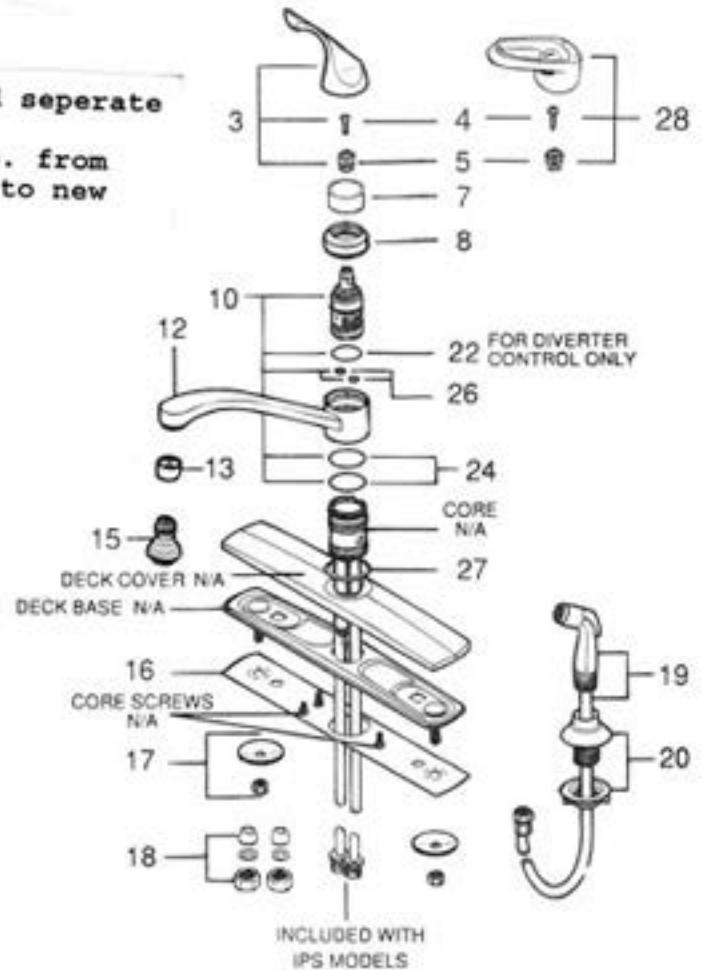

L1038/9

L1148/9

DISCONTINUED MODELS

NL1038/9
NL1148/9

NV1038IPS
NV1148IPS

CURRENT MODELS

PART#	DESCRIPTION
1*	V1165CD Lever handle
2*	V6679CD Acrylic handle
3	VP1989BG1 Lever handle assembly
4	VP7810 Screw - Handle adaptor
5	VP1963 Handle adaptor
6*	V6633CD Bonnet assembly
7	VP1713 Bonnet lock ring
8	VP1712 Bonnet nut
9*	V6680CD Control assembly
10	VP1964BG Control assembly - non-diverter VP1965BG Control assembly - diverter
11*	V6652 Non-diverter 5" spout assy. (includes key# 11 & 13) V6653 Diverter 5" spout assy. (includes key# 11, 13 & 14)

PART#	DESCRIPTION
11*	V6656 Non-diverter 8" spout assy. (includes key# 11 & 13) V6657 Diverter 8" spout assy. (includes key# 11, 13 & 14)
	V6658 Non-diverter 9-1/2" spout assy. (includes key# 11 & 13) V6659 Diverter 9-1/2" spout assy. (includes key# 11, 13 & 14)
12	VP1995GB Spout assembly - 5" VP1996GB Spout assembly - 8" VP1923GB Spout assembly - 9-1/2"
13	V7068CD Aerator
14*	V7713CD Diverter
15	V7001CD Swivel spray
16	V1121 Gasket
17	V6645 Mounting nut/washer parts bag (2 sets per bag)

PART#	DESCRIPTION
18	V6643 IPS fittings parts bag (2 sets per bag)
19	V7714 Spray and hose assy.
20	V7715 Hose guide assembly
21*	V1001CD Control repair kit (includes tool)
22	VP1956 "O"ring (for Diverter control only)
23*	V1112CD "O" Ring repair kit
24	VP1987 Spout "O" Ring
25*	V7059CD Seal & spring repair kit
26	VP1952 Port seal ring
27	VP1910 Bearing hub
28	V2007BG1 Loop handle assembly