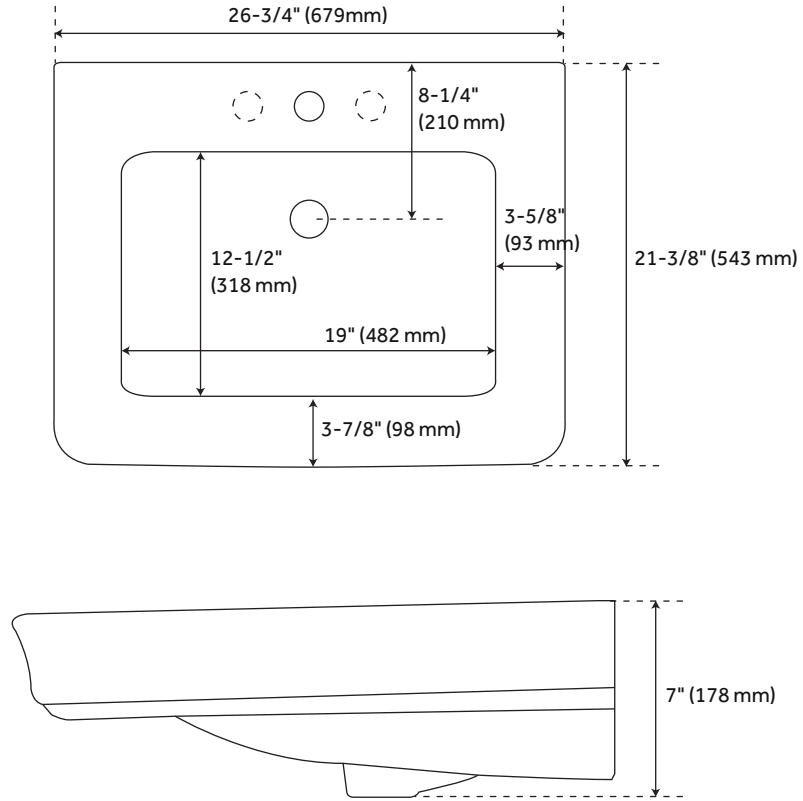

26" EASTCOTT CONSOLE SINK

WITH TRADITIONAL TOP

SKU: 949479

FEATURES

Shape: Rectangular
Number of Basins: 1
Sink Installation: Integral
Product Color: White
Overflow Hole: Yes
Item Weight (LBS): 66
Exterior Treatment: Smooth
Interior Treatment: Smooth
Drain Included: Optional
Faucet Included: No
Sink Material: Porcelain

Width: 19"

Height: 31-7/8"

PRODUCT IMAGE

All dimensions and specifications are nominal and may vary. Use actual products for accuracy in critical situations.

PAGE 2
Code: SHCL300

EASTCOTT

CONSOLE SINK

SKU: 949479

FEATURES

Length: 26-3/4"
Width: 21-3/8"
Basin Length: 19"
Basin Width: 12-1/2"
Basin Depth: 4-1/2"
Water Depth to Overflow: 3-3/4"
Fits Drain Hole Size: 1-1/2"

CODES/STANDARDS

cUPC
ASME A112.19.3/CSA B45.4
Massachusetts Accepted

PRODUCT IMAGE

All dimensions and specifications are nominal and may vary. Use actual products for accuracy in critical situations.

PAGE 3
Code: SHCTT27211, SHCTT27218