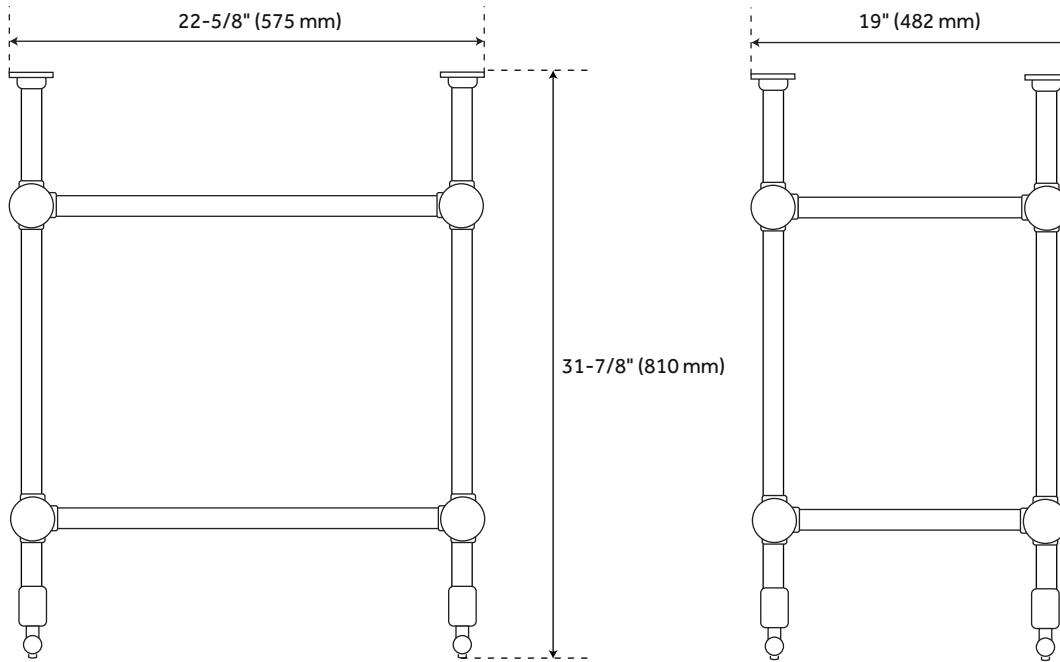

26" EASTCOTT CONSOLE SINK

WITH TRADITIONAL TOP

SKU: 949479

FEATURES

Shape: Rectangular
Number of Basins: 1
Sink Installation: Integral
Product Color: White
Overflow Hole: Yes
Item Weight (LBS): 66
Exterior Treatment: Smooth
Interior Treatment: Smooth
Drain Included: Optional
Faucet Included: No
Sink Material: Porcelain

CONTENTS

CONSOLE STAND PAGE 2
CONSOLE SINK PAGE 3

REVISED 01/04/2022

EASTCOTT

CONSOLE SINK STAND

SKU: 949479

FEATURES

Length: 22-5/8"

Width: 19"

Height: 31-7/8"

PRODUCT IMAGE

All dimensions and specifications are nominal and may vary. Use actual products for accuracy in critical situations.

PAGE 2
Code: SHCL300

EASTCOTT

CONSOLE SINK

SKU: 949479

FEATURES

Length: 26-3/4"
Width: 21-3/8"
Basin Length: 19"
Basin Width: 12-1/2"
Basin Depth: 4-1/2"
Water Depth to Overflow: 3-3/4"
Fits Drain Hole Size: 1-1/2"

CODES/STANDARDS

cUPC
ASME A112.19.3/CSA B45.4
Massachusetts Accepted