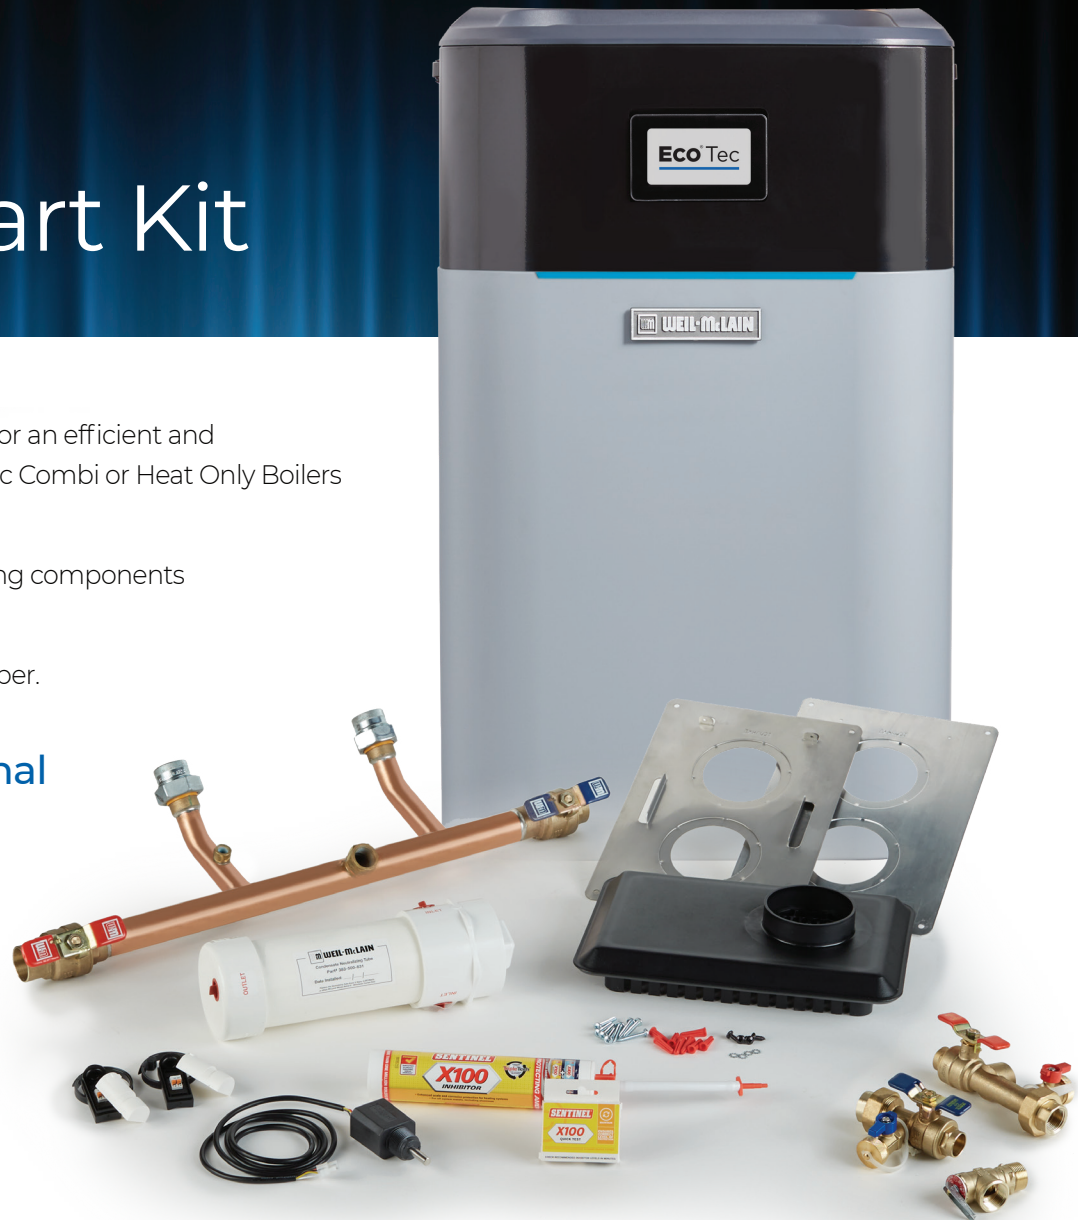

ECO Tec Quick Start Kit

Saves Time

Includes components that allow for an efficient and professional installation of ECO Tec Combi or Heat Only Boilers

Saves Money

Quick Start kit includes labor saving components

Convenient

Only need to order one part number.
One price for everything.

Provides a Professional Appearance

Kit includes Easy-Up Manifold:
Neat joints, color-coded valves,
for a precise and true installation

Kit Part # 383-700-395 for ECO Tec Heat Only Boilers

| | |
|------------------------------|-------------|
| Easy-Up Manifold | 383-700-343 |
| Sidewall Vent Cap | 383-500-397 |
| Sentinel Quick Test Kit | 592-900-005 |
| Sentinel Corrosion Inhibitor | 592-900-002 |
| Condensate Neutralizer | 383-500-631 |
| Low Water Cut Off | 511-100-005 |
| System Sensors (2) | 383-700-371 |

Kit Part # 383-700-396 for ECO Tec Combi Boilers

| | |
|------------------------------|-------------|
| Easy-Up Manifold | 383-700-343 |
| Sidewall Vent Cap | 383-500-397 |
| Sentinel Quick Test Kit | 592-900-005 |
| Sentinel Corrosion Inhibitor | 592-900-002 |
| Condensate Neutralizer | 383-500-631 |
| Low Water Cut Off | 511-100-005 |
| System Sensors (2) | 383-700-371 |
| Service Valve Kit | 383-700-346 |