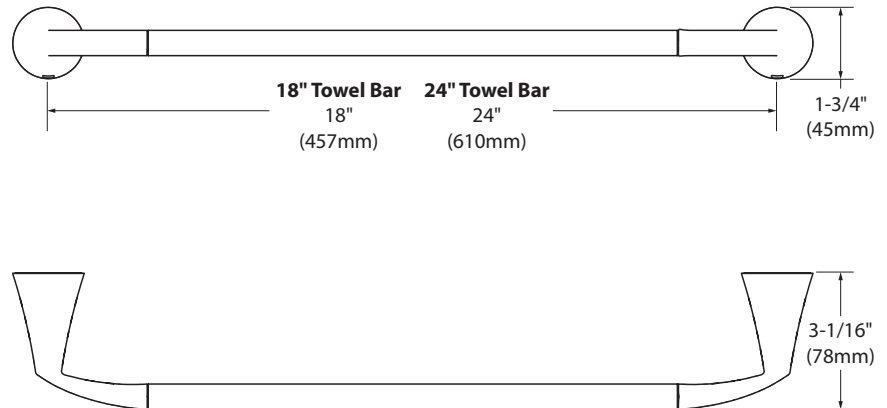

## 18" & 24" Towel Bar YB2318 & YB2324

### Stock Numbers:

- **YB2318BN – 18" Towel Bar**  
Brushed Nickel Finish
- **YB2318CH – 18" Towel Bar**  
Chrome Finish
- **YB2318BL – 18" Towel Bar**  
Matte Black Finish
- **YB2324BN – 24" Towel Bar**  
Brushed Nickel Finish
- **YB2324CH – 24" Towel Bar**  
Chrome Finish
- **YB2324BL – 24" Towel Bar**  
Matte Black Finish

### Materials:

Towel Bar posts are constructed of zinc. Bar is aluminum.

### Dimensions: