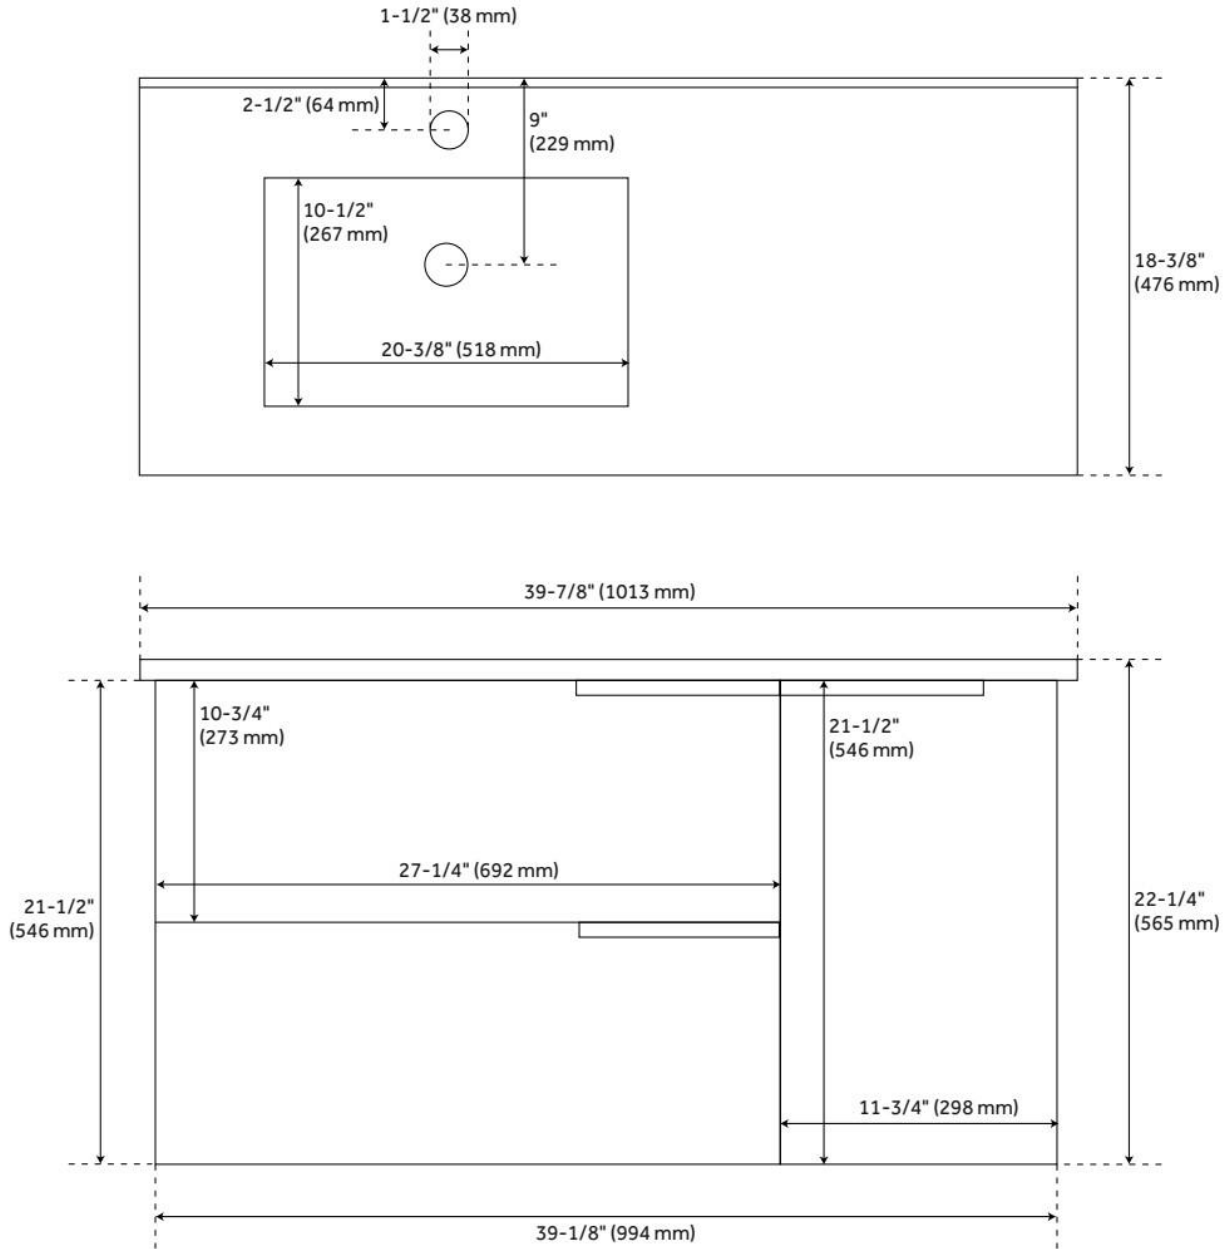

40" VARINA WALL-MOUNT VANITY AND LEFT OFFSET SINK - GLOSSY WHITE

SKU: 480821
Code: SH480821

FEATURES

Material: Engineered Wood
Product Finish: Glossy White
Number of Doors: 1
Number of Drawers: 2
Soft-Close Hinges: Yes
Soft-Close Slides: Yes
Hardware Finish: Matte Black
Built-In Adjusters: No

ADDITIONAL FEATURES

- All dimensions are ($\pm 1/2''$).
- Engineered wood cabinet with melamine overlay.
- [Wood finish samples available.](#)

REVISED 7/30/2024

40" VARINA WALL-MOUNT VANITY AND LEFT OFFSET SINK - GLOSSY WHITE

SKU: 480821
Code: SH480821

REVISED 7/30/2024