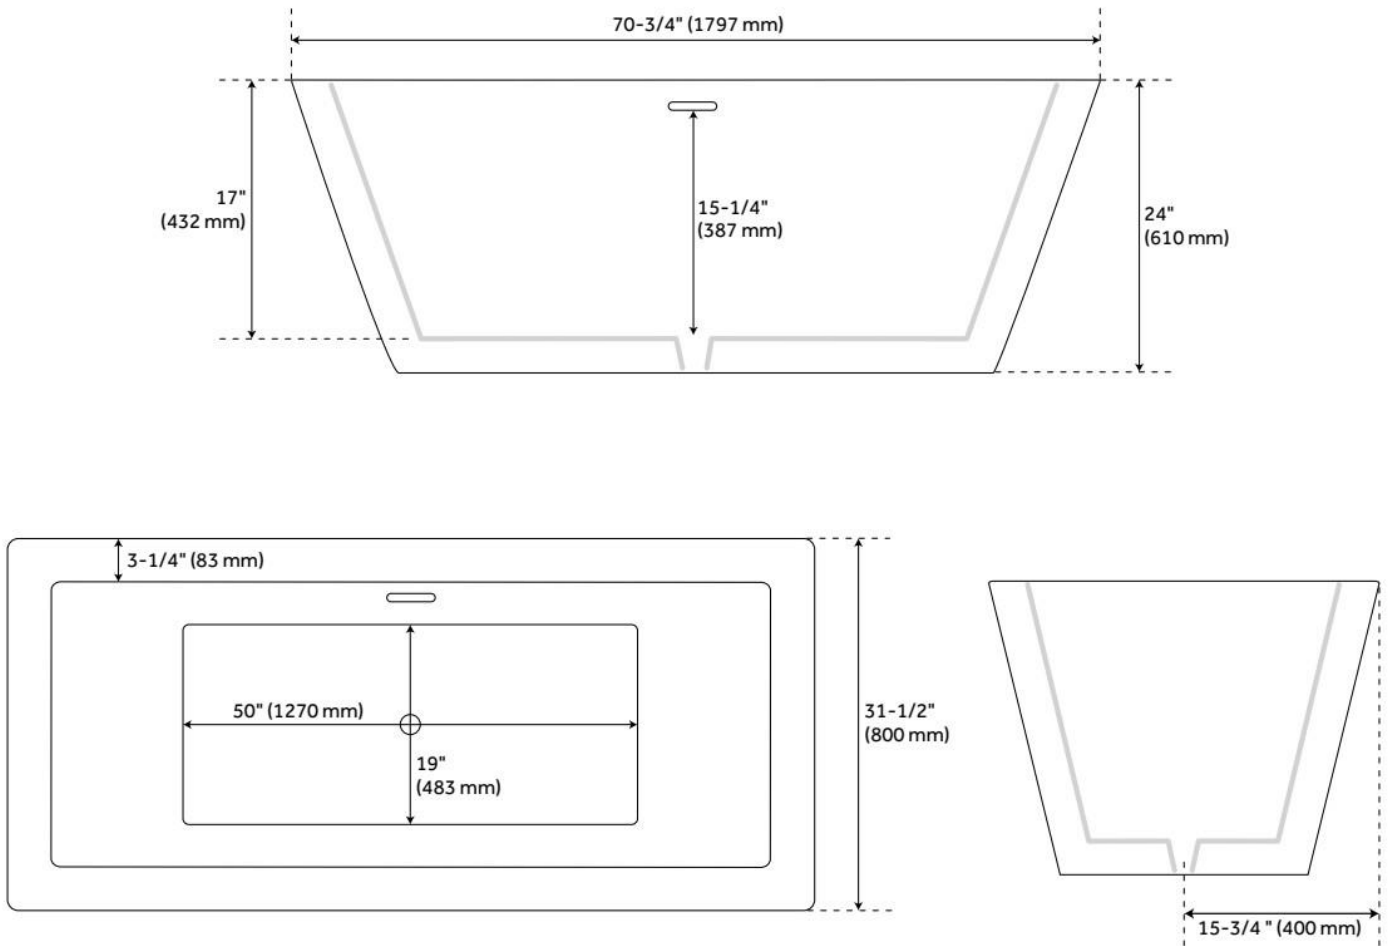

71" EATON ACRYLIC FREESTANDING TUB

SKU: 920511-71

Code: SH480895, SH480890

FEATURES

Tub Material: Acrylic
Product Finish: White
Shape: Rectangle
Tub Drain Placement: Center
Drain Included: Yes
Drain and Overflow Finish: White
Water Depth to Overflow: 15-1/4"
Water Capacity (Gallons): 79
Built-In Adjusters: Yes
Tub Weight Uncrated (lbs): 146
Optional Accessory: 428473

CSA B45.5/IAPMO Z124, Massachusetts Accepted, LISTED ID: SH112125*

ADDITIONAL FEATURES

- All dimensions are ($\pm 1/2$ ").
- Formed of two acrylic sheets, the air between acting as thermal insulator.
- Optional Quick Connect Drop-In Drain Kit Includes:
 - Floor Plate, 1-1/2" PVC Pipe, 2" x 1-1/2" Trap Adapters, 1 Brass Threaded, 1 Brass Unthreaded Tailpiece and Plug.
 - Installs above your subfloor, but underneath your cement floor or tile, so you do not need access below the fixture.

REVISED 7/19/2024

71" EATON ACRYLIC FREESTANDING TUB

SKU: 920511-71

Code: SH480895, SH480890

REVISED 7/19/2024