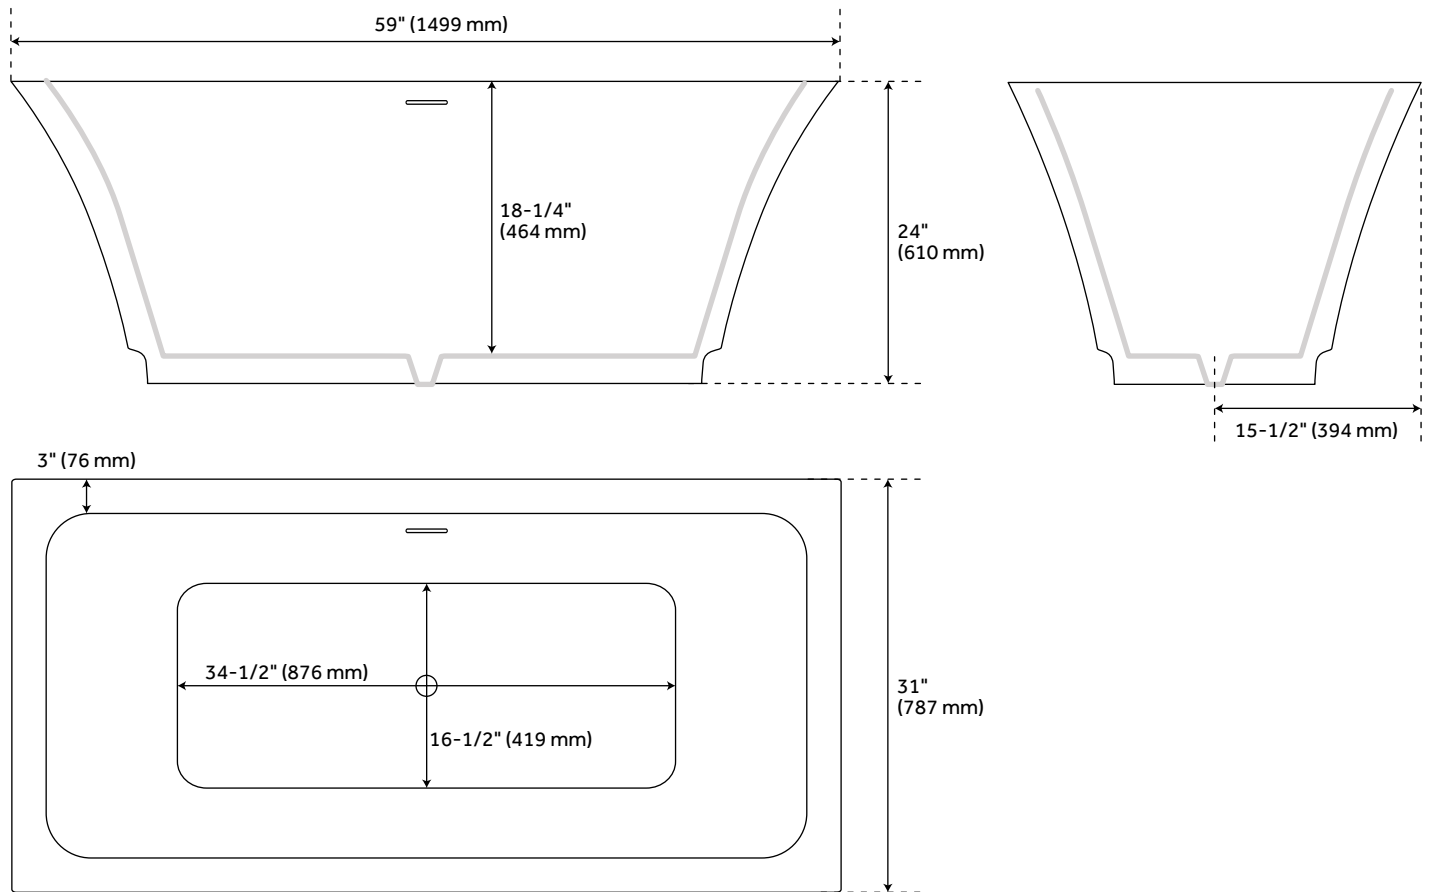

59" LELAND ACRYLIC FREESTANDING TUB

SKU: 920156-59

CODES/STANDARDS

IAPMO

CSA B45.5/IAPMO Z124

FEATURES

Design: Modern
Product Finish: White
Length: 59"
Width: 31"
Height: 24"
Exterior Treatment: Smooth
Interior Treatment: Smooth
Drain Included: Yes
Drain Finish: White
Faucet Included: No
Shape: Rectangle
Water Depth to Rim: 18-1/4"
Size: 59"
Tub Overflow: Yes
Integral Drain & Overflow: Yes
Tub Material: Acrylic
Tub Interior Length: 34-1/2"
Tub Interior Width: 16-1/2"
Tap Deck: No
Faucet Drillings: No Drillings
Built-In Adjusters: Yes
Tub Weight Uncrated (lbs): 112
Tub Weight Crated (lbs): 222

Code:
REVISED 4/18/2022

59" LELAND ACRYLIC FREESTANDING TUB

SKU: 920156-59

All dimensions and specifications are nominal and may vary. Use actual products for accuracy in critical situations.