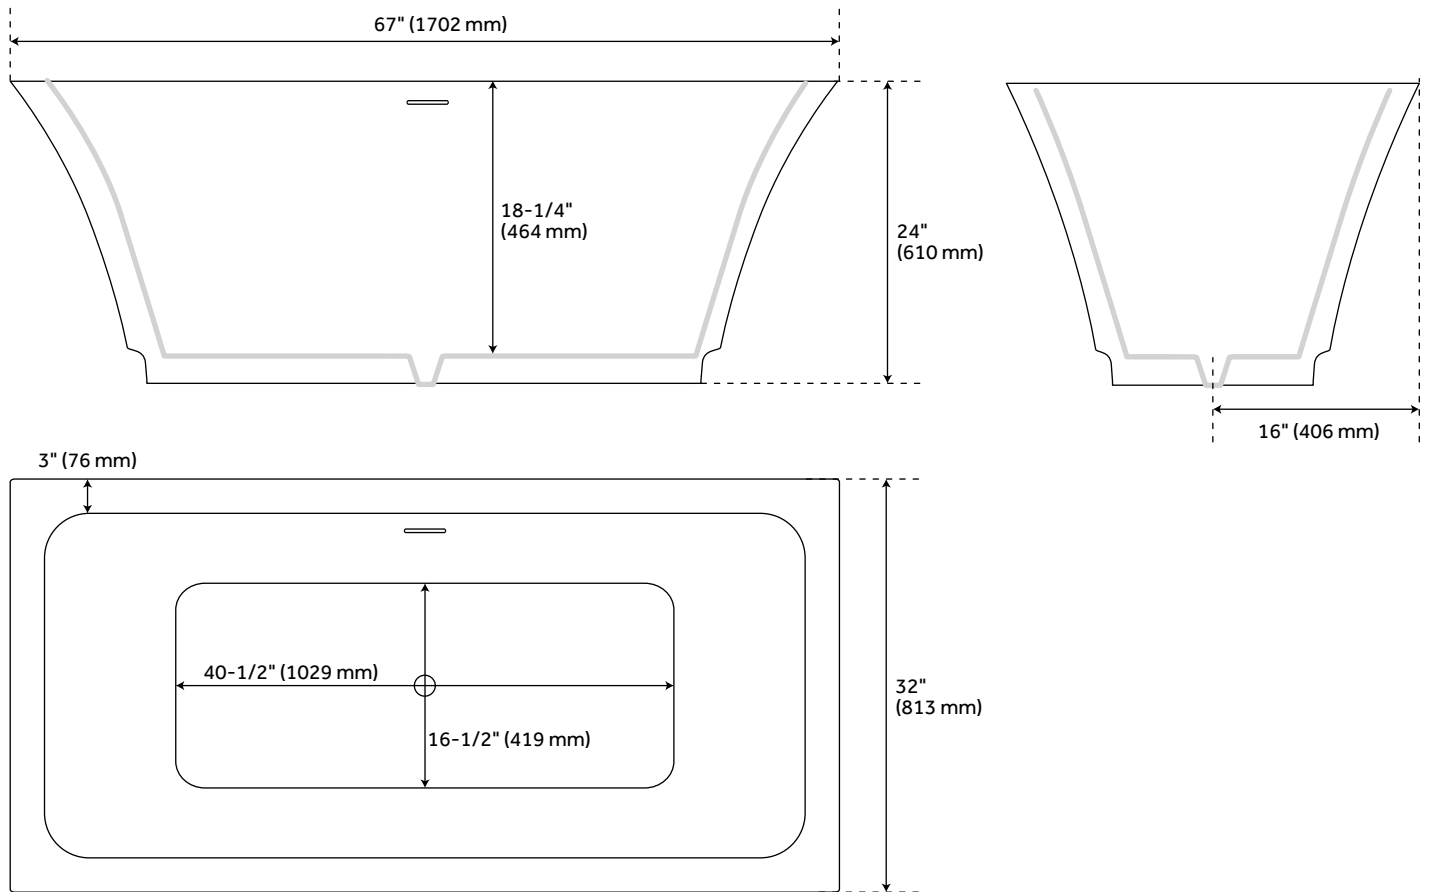

67" LELAND ACRYLIC FREESTANDING TUB

SKU: 920156-67

CODES/STANDARDS

IAPMO

CSA B45.5/IAPMO Z124

FEATURES

Design: Modern
Product Finish: White
Length: 67"
Width: 32"
Height: 24"
Exterior Treatment: Smooth
Interior Treatment: Smooth
Drain Included: Yes
Drain Finish: White
Faucet Included: No
Shape: Rectangle
Water Depth to Rim: 18-1/4"
Size: 67"
Tub Overflow: Yes
Integral Drain & Overflow: Yes
Tub Material: Acrylic
Tub Interior Length: 40-1/2"
Tub Interior Width: 16-1/2"
Tap Deck: No
Faucet Drillings: No Drillings
Built-In Adjusters: Yes
Tub Weight Uncrated (lbs): 112
Tub Weight Crated (lbs): 222

Code:
REVISED 4/18/2022

67" LELAND ACRYLIC FREESTANDING TUB

SKU: 920156-67

All dimensions and specifications are nominal and may vary. Use actual products for accuracy in critical situations.