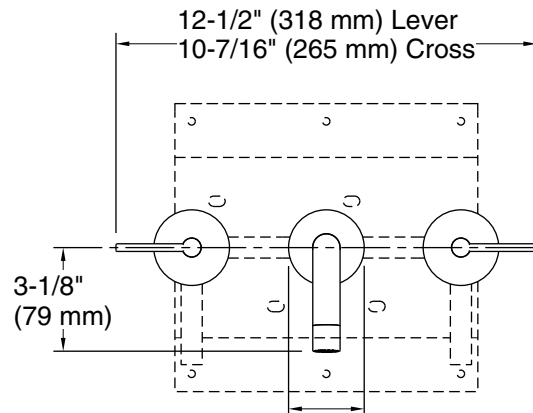

KALLISTA®

One™ Wall Mount Basin Set

FEATURES

- Solid brass construction for durability and reliability
- Two-handle, widespread sink faucet for 8" (203 mm) - 16" (406 mm) centers
- Equipped with quick connect fittings for easy installation
- 1.2 gal/min (4.5 l/min) flow rate
- Includes Soft Touch drain
- Quarter-turn washerless ceramic disc valves
- Complements the One collection

CODES/STANDARDS APPLICABLE

Specified model meets or exceeds the following:

- ASME A112.18.1/CSA B125.1
- IAPMO/cUPC
- NSF 61
- ADA
- EPA WaterSense®

P24410

P24411

Handle Options

SPECIFIED MODEL

Model	Description	Finishes				
P24410-LV	One Wall Mount Basin Set, Lever Handle	<input type="checkbox"/> CP Polished Chrome	<input type="checkbox"/> AD Nickel Silver	<input type="checkbox"/> AG Brushed Nickel	<input type="checkbox"/> GN Gunmetal	<input type="checkbox"/> ULB Unlacquered Brass
P24410-CR	One Wall Mount Basin Set, Cross Handle	<input type="checkbox"/> CP Polished Chrome	<input type="checkbox"/> AD Nickel Silver	<input type="checkbox"/> AG Brushed Nickel	<input type="checkbox"/> GN Gunmetal	<input type="checkbox"/> ULB Unlacquered Brass
P24411-LV	One Wall Mount Basin Set, Lever Handle	<input type="checkbox"/> CP Polished Chrome	<input type="checkbox"/> AD Nickel Silver	<input type="checkbox"/> AG Brushed Nickel	<input type="checkbox"/> GN Gunmetal	<input type="checkbox"/> ULB Unlacquered Brass
P24411-CR	One Wall Mount Basin Set, Lever Handle	<input type="checkbox"/> CP Polished Chrome	<input type="checkbox"/> AD Nickel Silver	<input type="checkbox"/> AG Brushed Nickel	<input type="checkbox"/> GN Gunmetal	<input type="checkbox"/> ULB Unlacquered Brass
Required Rough-in						
P29304-00	Rough-in	<input type="checkbox"/> NA				