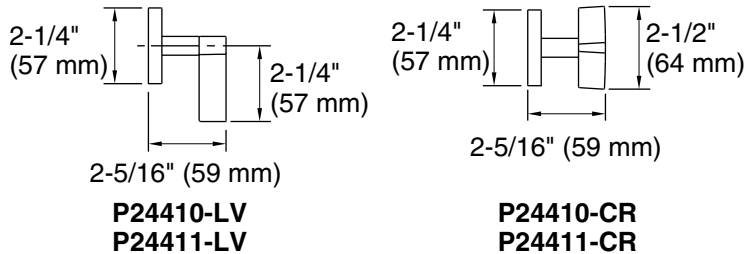

KALLISTA®

One™ Wall Mount Basin Set

FEATURES

- Solid brass construction for durability and reliability
- Two-handle, widespread sink faucet for 8" (203 mm) - 16" (406 mm) centers
- Equipped with quick connect fittings for easy installation
- 1.2 gal/min (4.5 l/min) flow rate
- Includes Soft Touch drain
- Quarter-turn washerless ceramic disc valves
- Complements the One collection

CODES/STANDARDS APPLICABLE

Specified model meets or exceeds the following:

- ASME A112.18.1/CSA B125.1
- IAPMO/cUPC
- NSF 61
- ADA
- EPA WaterSense®

P24410

P24411

Handle Options

SPECIFIED MODEL

Model	Description	Finishes				
P24410-LV	One Wall Mount Basin Set, Lever Handle	<input type="checkbox"/> CP Polished Chrome	<input type="checkbox"/> AD Nickel Silver	<input type="checkbox"/> AG Brushed Nickel	<input type="checkbox"/> GN Gunmetal	<input type="checkbox"/> ULB Unlacquered Brass
P24410-CR	One Wall Mount Basin Set, Cross Handle	<input type="checkbox"/> CP Polished Chrome	<input type="checkbox"/> AD Nickel Silver	<input type="checkbox"/> AG Brushed Nickel	<input type="checkbox"/> GN Gunmetal	<input type="checkbox"/> ULB Unlacquered Brass
P24411-LV	One Wall Mount Basin Set, Lever Handle	<input type="checkbox"/> CP Polished Chrome	<input type="checkbox"/> AD Nickel Silver	<input type="checkbox"/> AG Brushed Nickel	<input type="checkbox"/> GN Gunmetal	<input type="checkbox"/> ULB Unlacquered Brass
P24411-CR	One Wall Mount Basin Set, Lever Handle	<input type="checkbox"/> CP Polished Chrome	<input type="checkbox"/> AD Nickel Silver	<input type="checkbox"/> AG Brushed Nickel	<input type="checkbox"/> GN Gunmetal	<input type="checkbox"/> ULB Unlacquered Brass
Required Rough-in						
P29304-00	Rough-in	<input type="checkbox"/> NA				