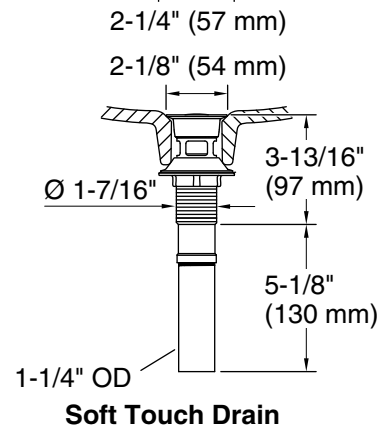

KALLISTA®

One™ Wall Mount Basin Set

FEATURES

- Solid brass construction for durability and reliability
- Two-handle, widespread sink faucet for 8" (203 mm) - 16" (406 mm) centers
- Equipped with quick connect fittings for easy installation
- 1.2 gal/min (4.5 l/min) flow rate
- Includes Soft Touch drain
- Quarter-turn washerless ceramic disc valves
- Complements the One collection

CODES/STANDARDS APPLICABLE

Specified model meets or exceeds the following:

- ASME A112.18.1/CSA B125.1
- IAPMO/cUPC
- NSF 61
- ADA
- EPA WaterSense®

P24410

P24411

Handle Options

SPECIFIED MODEL

Model	Description	Finishes				
P24410-LV	One Wall Mount Basin Set, Lever Handle	<input type="checkbox"/> CP Polished Chrome	<input type="checkbox"/> AD Nickel Silver	<input type="checkbox"/> AG Brushed Nickel	<input type="checkbox"/> GN Gunmetal	<input type="checkbox"/> ULB Unlacquered Brass
P24410-CR	One Wall Mount Basin Set, Cross Handle	<input type="checkbox"/> CP Polished Chrome	<input type="checkbox"/> AD Nickel Silver	<input type="checkbox"/> AG Brushed Nickel	<input type="checkbox"/> GN Gunmetal	<input type="checkbox"/> ULB Unlacquered Brass
P24411-LV	One Wall Mount Basin Set, Lever Handle	<input type="checkbox"/> CP Polished Chrome	<input type="checkbox"/> AD Nickel Silver	<input type="checkbox"/> AG Brushed Nickel	<input type="checkbox"/> GN Gunmetal	<input type="checkbox"/> ULB Unlacquered Brass
P24411-CR	One Wall Mount Basin Set, Lever Handle	<input type="checkbox"/> CP Polished Chrome	<input type="checkbox"/> AD Nickel Silver	<input type="checkbox"/> AG Brushed Nickel	<input type="checkbox"/> GN Gunmetal	<input type="checkbox"/> ULB Unlacquered Brass
Required Rough-in						
P29304-00	Rough-in	<input type="checkbox"/> NA				