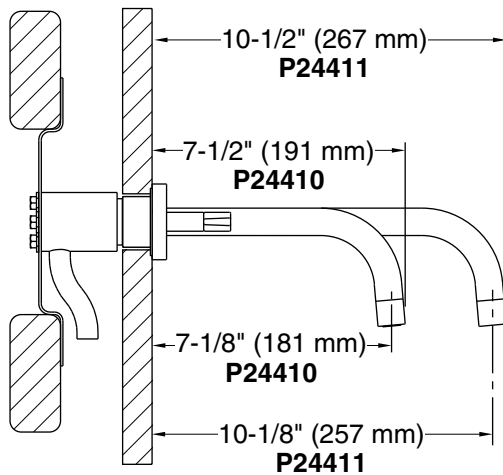

KALLISTA®

One™ Wall Mount Basin Set

FEATURES

- Solid brass construction for durability and reliability
- Two-handle, widespread sink faucet for 8" (203 mm) - 16" (406 mm) centers
- Equipped with quick connect fittings for easy installation
- 1.2 gal/min (4.5 l/min) flow rate
- Includes Soft Touch drain
- Quarter-turn washerless ceramic disc valves
- Complements the One collection

CODES/STANDARDS APPLICABLE

Specified model meets or exceeds the following:

- ASME A112.18.1/CSA B125.1
- IAPMO/cUPC
- NSF 61
- ADA
- EPA WaterSense®

P24410

P24411

Handle Options

SPECIFIED MODEL

Model	Description	Finishes				
P24410-LV	One Wall Mount Basin Set, Lever Handle	<input type="checkbox"/> CP Polished Chrome	<input type="checkbox"/> AD Nickel Silver	<input type="checkbox"/> AG Brushed Nickel	<input type="checkbox"/> GN Gunmetal	<input type="checkbox"/> ULB Unlacquered Brass
P24410-CR	One Wall Mount Basin Set, Cross Handle	<input type="checkbox"/> CP Polished Chrome	<input type="checkbox"/> AD Nickel Silver	<input type="checkbox"/> AG Brushed Nickel	<input type="checkbox"/> GN Gunmetal	<input type="checkbox"/> ULB Unlacquered Brass
P24411-LV	One Wall Mount Basin Set, Lever Handle	<input type="checkbox"/> CP Polished Chrome	<input type="checkbox"/> AD Nickel Silver	<input type="checkbox"/> AG Brushed Nickel	<input type="checkbox"/> GN Gunmetal	<input type="checkbox"/> ULB Unlacquered Brass
P24411-CR	One Wall Mount Basin Set, Lever Handle	<input type="checkbox"/> CP Polished Chrome	<input type="checkbox"/> AD Nickel Silver	<input type="checkbox"/> AG Brushed Nickel	<input type="checkbox"/> GN Gunmetal	<input type="checkbox"/> ULB Unlacquered Brass
Required Rough-in						
P29304-00	Rough-in	<input type="checkbox"/> NA				