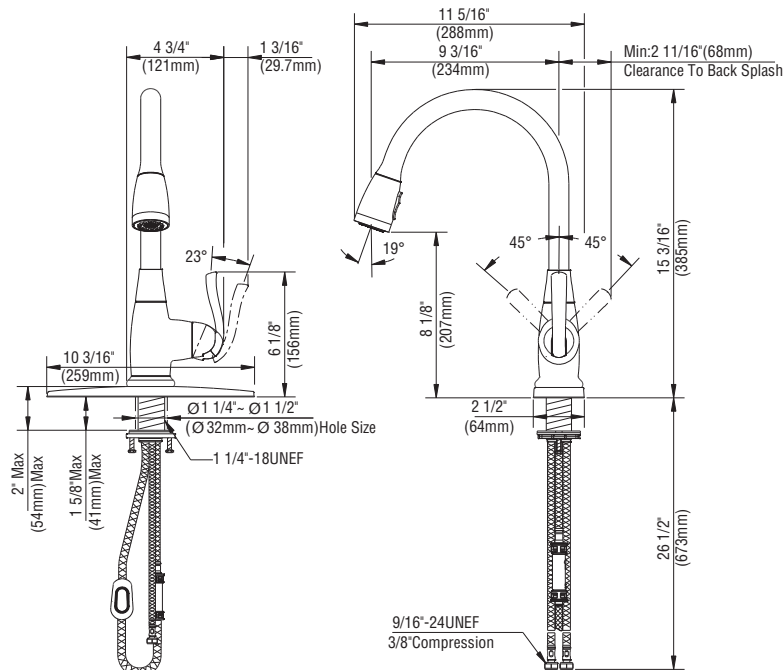

Specifications

PFXC8017 - Faywood Single Handle Pull Down Kitchen Faucet

Product Features

- Ceramic cartridge
- Metal lever handle
- 1 or 3 hole installation
- Optional deck plate included
- Two-function spray head: stream and spray
- Max. flow rate: 1.5 gpm (5.7 L/min) at 60 psi

Model Numbers

PFXC8017CP	Chrome
PFXC8017ZBN	PVD brushed nickel
PFXC8017MB	Matte black

PFXC8017CP

Product Specifications

*All measurements are nominal. Please verify before actual installation.

Warranty and Codes