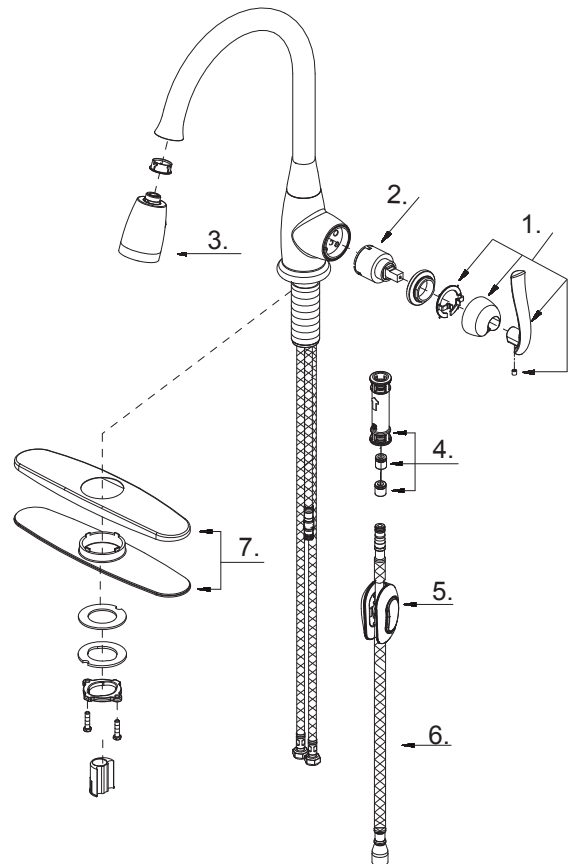

PFXC8017 - Faywood Single Handle Pull Down Kitchen Faucet

Model Numbers

PFXC8017CP	Chrome
PFXC8017ZBN	PVD brushed nickel
PFXC8017MB	Matte black

No.	Item	Part Number	Material Type
1	Metal Handle Assembly	OBPF7A66E577*	Metal, Plastic
2	Ceramic Disc Cartridge	OBPF2A507348N	Plastic, Ceramic
3	Spray Head	OBPF6TQA523178W*	Metal, Plastic
4	Hose Adaptor	OBPF6A663123N	Plastic
5	Weight	OBPF1A504071ZN	Metal, Plastic
6	59" Spray Hose	OBPF8A515111W*	Metal, Plastic
7	Cover Plate Assembly	OBPF1A66F105*	Metal, Plastic

*specify finish

PFXC8017CP

Warranty and Codes

This product comes complete with installation, operating, care and maintenance instructions. This PROFLO faucet carries a limited lifetime warranty when installed in residential applications. The warranty is five years in commercial applications. Compliant with lead content requirements of California AB 1953 and Vermont S.152.