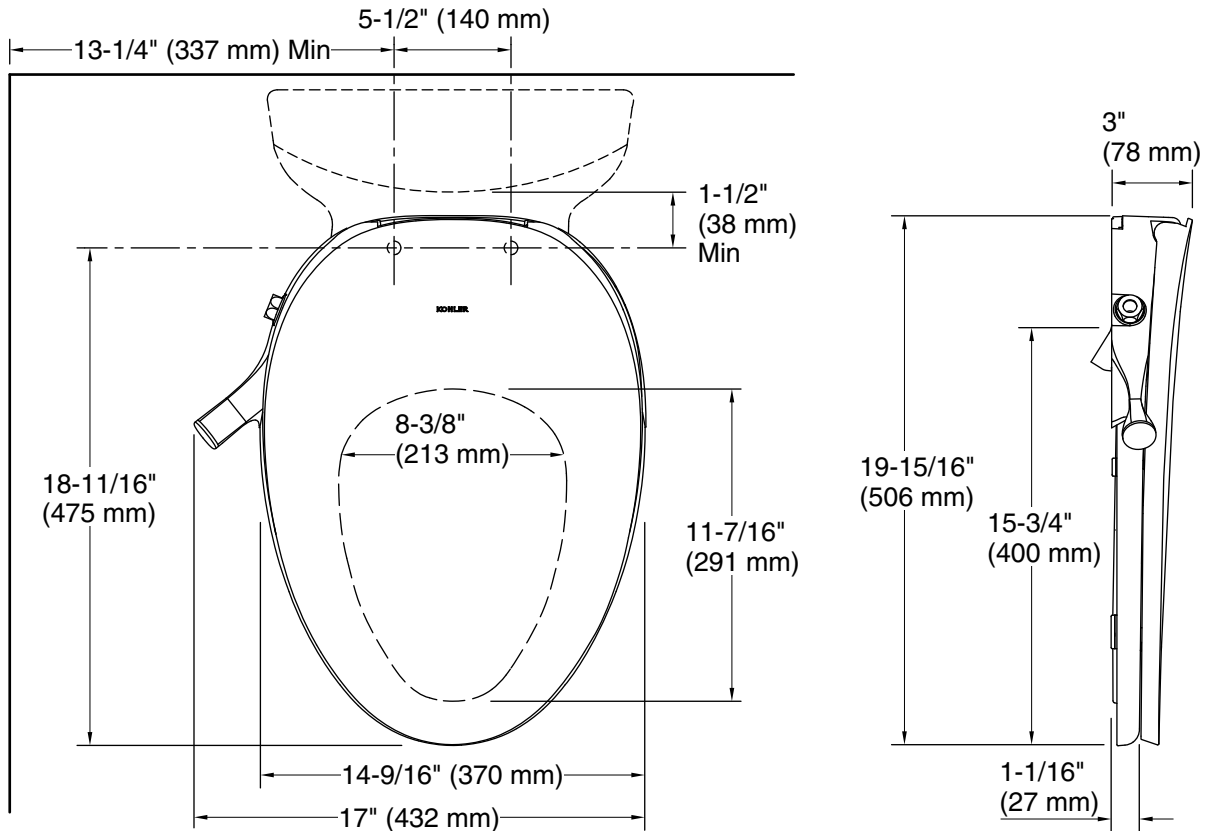

Material

- Plastic construction.

Installation

- Requires connection to toilet water supply line. All hoses and connections are included.
- Fits most elongated toilets.

Recommended Products/Accessories

- K-3999 Two-piece elongated 1.28 gpf chair height toilet
- K-3999-RA Two-piece elongated 1.28 gpf chair height toilet
- K-31621 Two-piece elongated 1.28 gpf chair height toilet
- K-31621-RA Two-piece elongated 1.28 gpf chair height toilet

Technical Information

All product dimensions are nominal.

- Seat shape type: Elongated
- Seat front type: Closed-front
- Seat-mounting holes: 5-1/2" (140 mm)