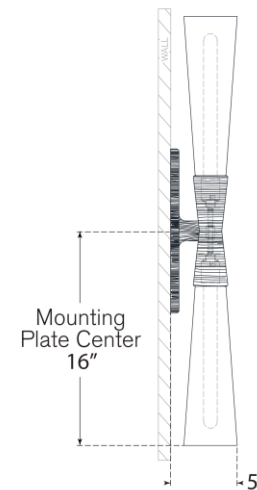

TEAR SHEET

Utopia 32" Double Bath Sconce

Item # KW 2045PN-WG

Designer: Kelly Wearstler

Height: 32"

Width: 4.75"

Extension: 5"

Backplate: 4.75" x 12.25" Rectangle

Finishes: AI, G, PN, PW

Glass Options: WG

Socket: 2 - E26 Keyless

Wattage: 2 - 12 LED T10

Weight: 6 Pounds

Note: UL Only | Bulbs Included

Top View

Side View

Front View