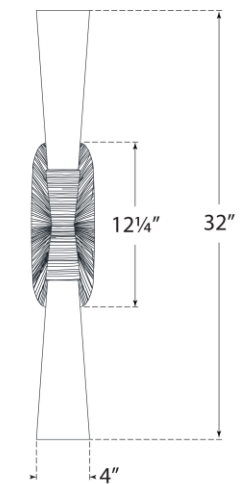

TEAR SHEET

Utopia 32" Double Bath Sconce

Item # KW 2045PN-WG

Designer: Kelly Wearstler

Height: 32"

Width: 4.75"

Extension: 5"

Backplate: 4.75" x 12.25" Rectangle

Finishes: AI, G, PN, PW

Glass Options: WG

Socket: 2 - E26 Keyless

Wattage: 2 - 12 LED T10

Weight: 6 Pounds

Note: UL Only | Bulbs Included

Top View

Side View

Front View