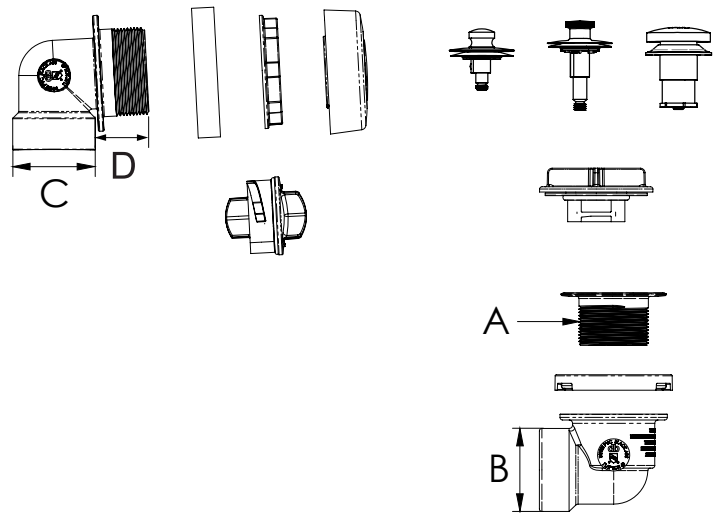

TRUE BLUE® BATH WASTE HALF KIT WITH FINISHED DRAIN SPUD

Job Name _____	Item # _____
Location _____	
Engineer _____	Contractor _____
PO # _____	Tag _____
Representative _____	

SPECIFICATIONS

The Dearborn True Blue Bath Waste shall be used in commercial and residential applications requiring a bath waste and overflow drain with integrated test features. Overflow and drain elbow components shall come factory preassembled for added convenience. Overflow gasket shall be made of a high memory foamed rubber. Drain gasket shall be notched and undercut in order to wrap around drain elbow and lock into place. This will prevent gasket from being knocked off during installation and remain secured to drain elbow regardless of orientation. Test plugs shall be quarter turn installation and must be removable and reusable. Faceplate installation shall not require additional tools or screws, symmetrical design will eliminate the need for precise alignment.

FEATURES AND MATERIALS

Finish Trim	Tool-Free, Screw-Free Installation
Test Plugs	Reusable, Quarter Turn Tool-Free Installation
Drain Gasket	Locking Rubber Gasket
Overflow Gasket	High Memory Foamed Rubber
Spud	Chrome Plated Brass

PERFORMANCE SPECIFICATIONS

Test Plug Rating	40 FT Head, 17 PSI
Flow Rate	10.95 GPM

DIMENSIONS

[A]:	Drain / Spud Thread	1-1/2" – 11-1/2 NPSM
[B]:	Inner Diameter	1-1/2" SCH 40 Pipe
[C]:	Inner Diameter	1-1/2" SCH 40 Pipe
[D]:	Overflow Depth	1.236"