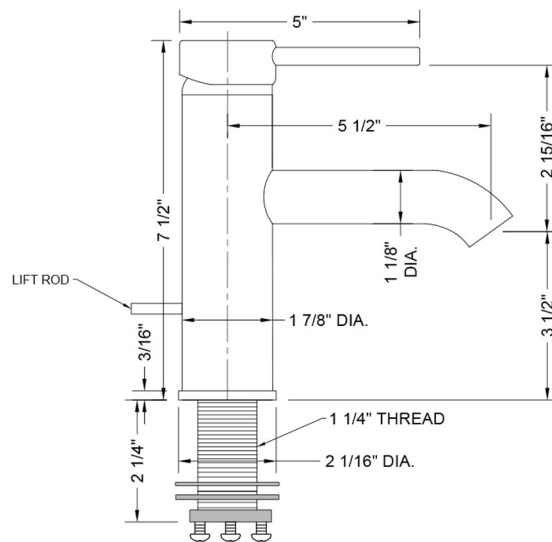

Contempo Single Hole Faucet Model #: 8877-

FEATURES:

- Single lever faucet
- ADA compliant
- All brass body, ceramic cartridge
- Stationary Spout
- Stainless steel flex supplies included with $\frac{3}{8}$ " O.D. female ends
- Spout Hole Size: $1\frac{3}{8}$ " - $1\frac{5}{8}$ "
- Available Flow Rates: 1.5, 1.2, & 0.5 GPM. Additional flow rate (aerator) options available. Contact JACLO
- Drain not included

SPECIFICATION DRAWING:

BACK VIEW

SIDE VIEW

COMPLIANCES:

Complies with: ASME A112.18.1-2012/CSA B125.1-12