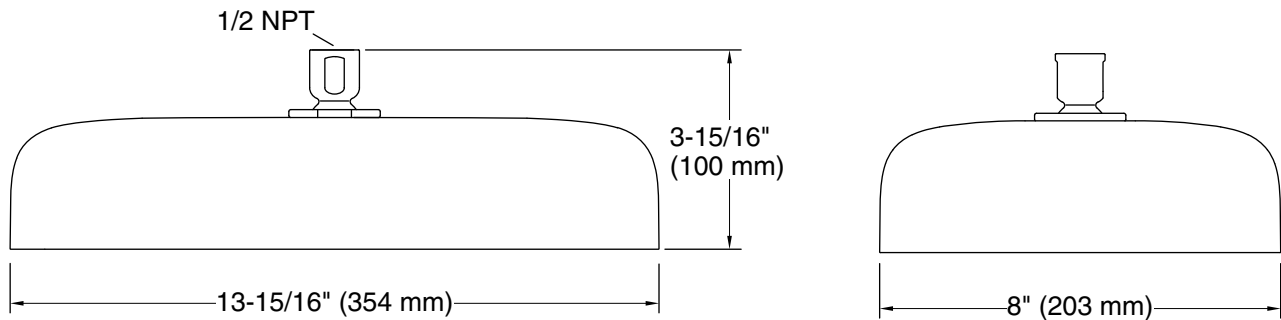

Installation

- 1/2 -14 NPT connection
- Requires single-function rainhead shower arm and flange (sold separately)

Codes/Standards

ASME A112.18.1/CSA B125.1
DOE - Energy Policy Act 1992

KOHLER® Faucet Lifetime Limited Warranty

Technical Information

All product dimensions are nominal.

Showerhead/Body Spray:

Rated maximum flow: 2.5 gal/min (9.5 l/min)

Pressure: 80 psi (5.5 bar)

Notes

For use with automatic compensating valves rated at 2 gal/min (7.6 l/min) or less.