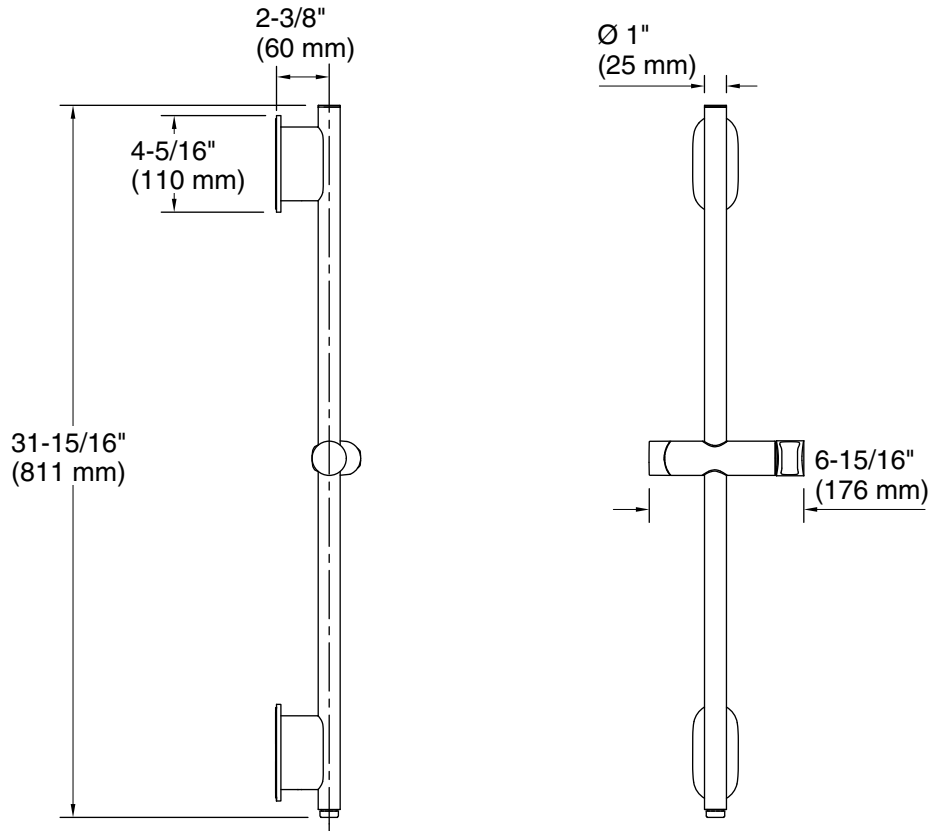

Features

- Coordinates with most KOHLER handshowers and accessories; Statement round, oblong, or barrel-shaped design recommended
- Integrated water supply allows water to be plumbed directly through bottom bracket of slidebar
- Allows adjustment of handshower angle
- Adjustable mounting brackets offer installation flexibility

Technical Information

All product dimensions are nominal.

Drain included: No