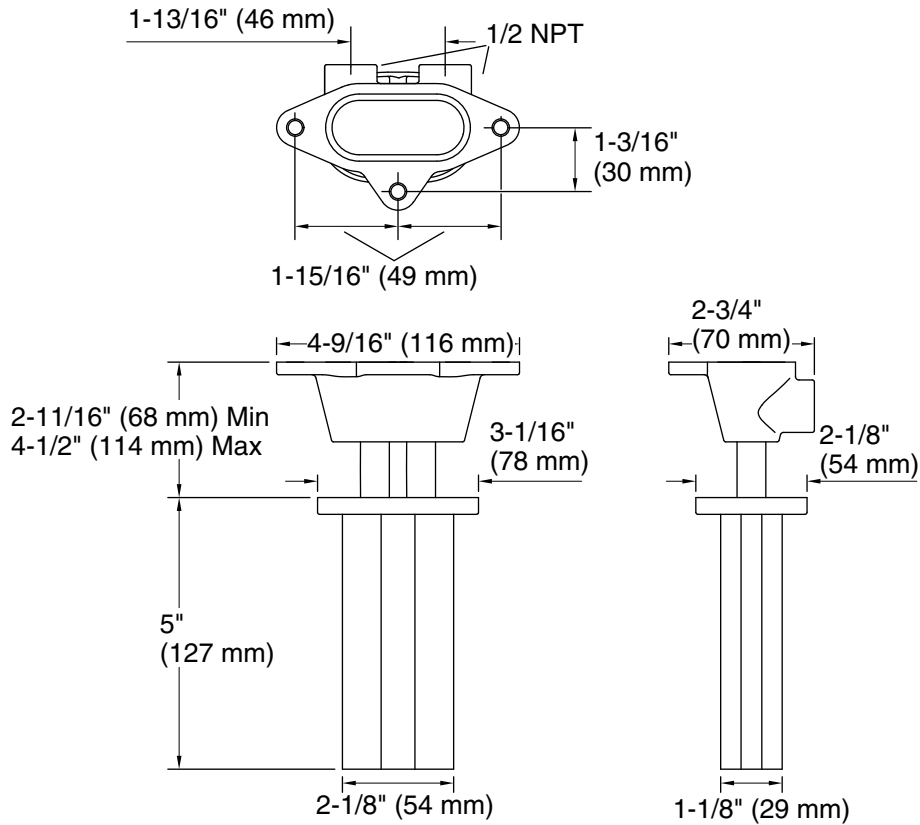

Technical Information

All product dimensions are nominal.