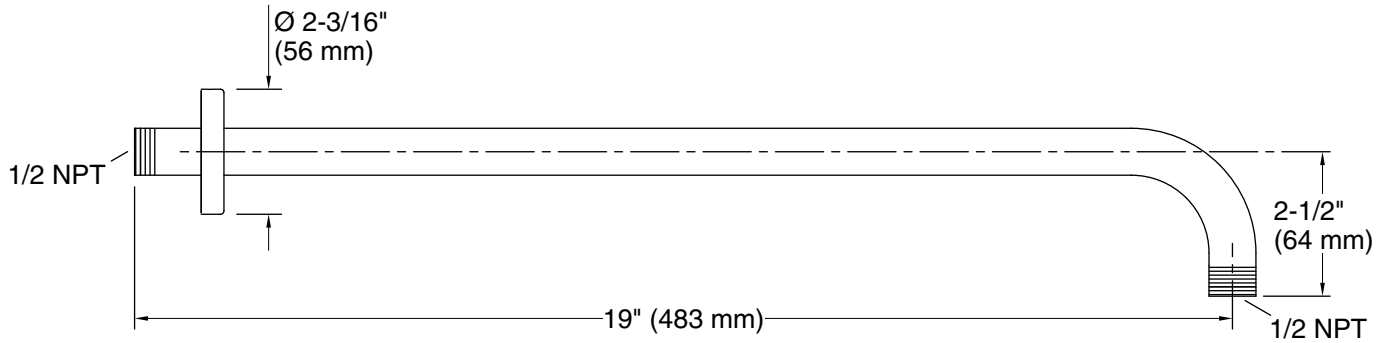

Features

- Compatible only with single-function rainheads

Material

- Brass construction ensures durability and reliability
- KOHLER finishes resist corrosion and tarnishing

Installation

- 1/2 -14 NPT connection
- Wall-mount

Technical Information

All product dimensions are nominal.