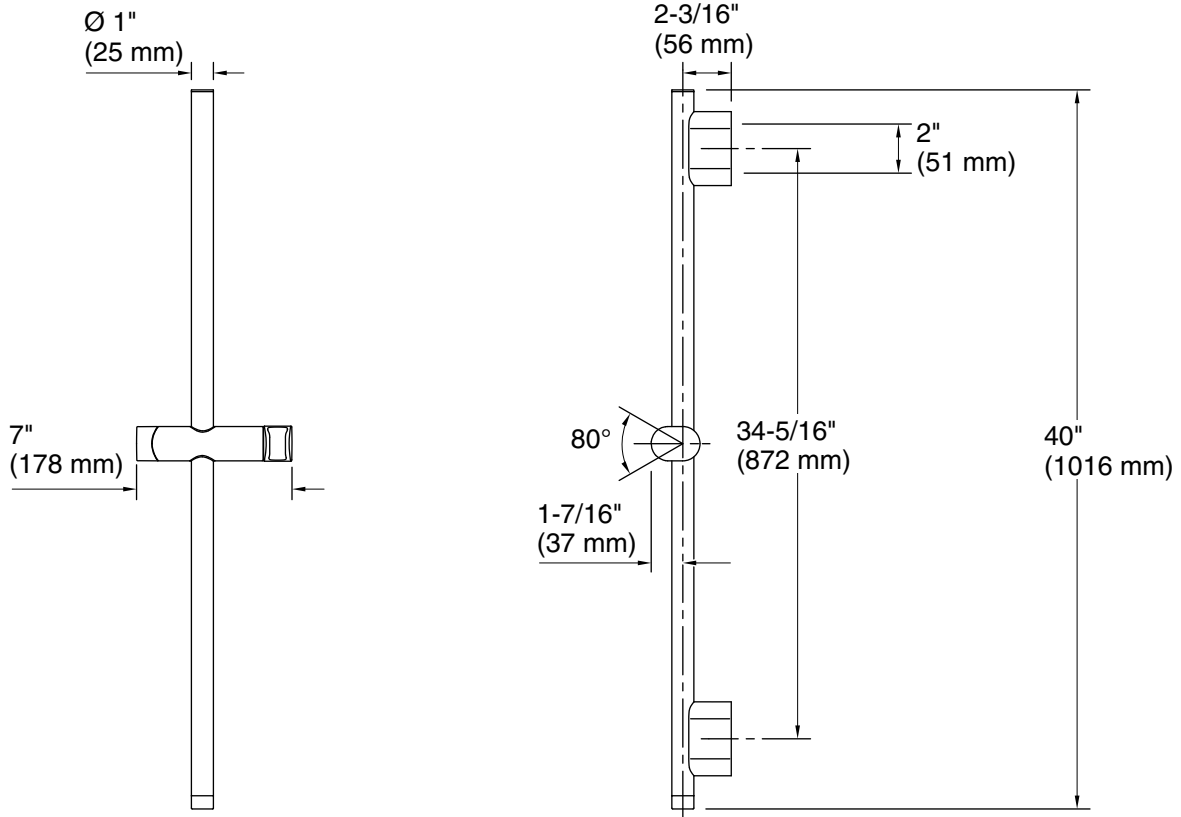

### Features

- 39" (990 mm) adjustable sidebar supports a handshower at the desired height for a customized showering experience.

### Technical Information

All product dimensions are nominal.