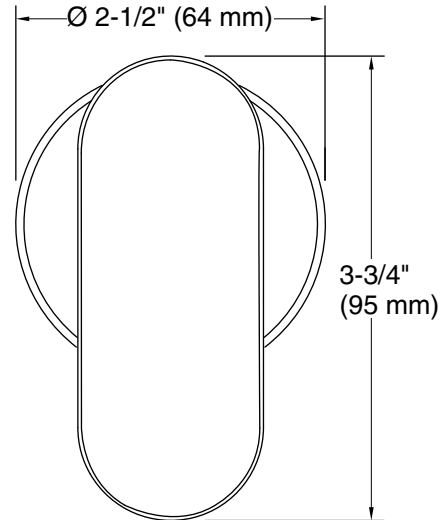

Technical Information

All product dimensions are nominal.