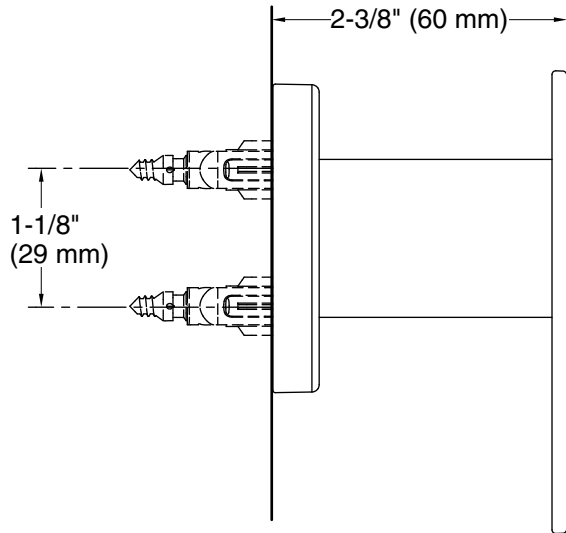

Technical Information

All product dimensions are nominal.