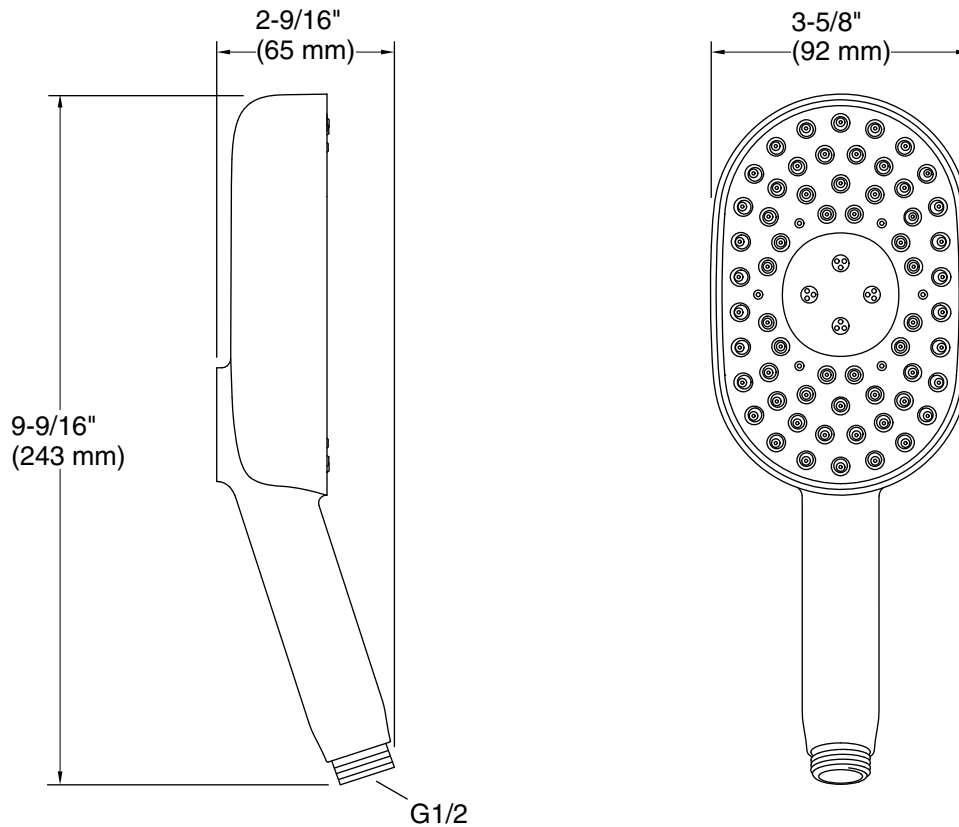

Installation

- G 1/2 inlet connection
- Requires shower hose (sold separately)
- Bracket or slidebar required for wall-mount installation
- Deck-mount holder required for deck-mount installation

Water Conservation & Rebates

- This product can help a building earn Water Efficiency points in LEED® Green Building Rating System

Recommended Products/Accessories

- K-23723 Faucet cleaner
- K-8593 72" Shower Hose
- K-9514 60" Shower Hose
- K-26309 Wall-mount handshower holder
- K-26310 Wall-mount handshower holder with supply elbow and check valve
- K-26312 32-1/8" slidebar
- K-26313 40" slidebar
- K-26314 31-1/2" deluxe slidebar with integrated water supply

Technical Information

All product dimensions are nominal.

Handshower:

Rated maximum flow: 1.75 gal/min (6.6 l/min)

Pressure: 80 psi (5.5 bar)