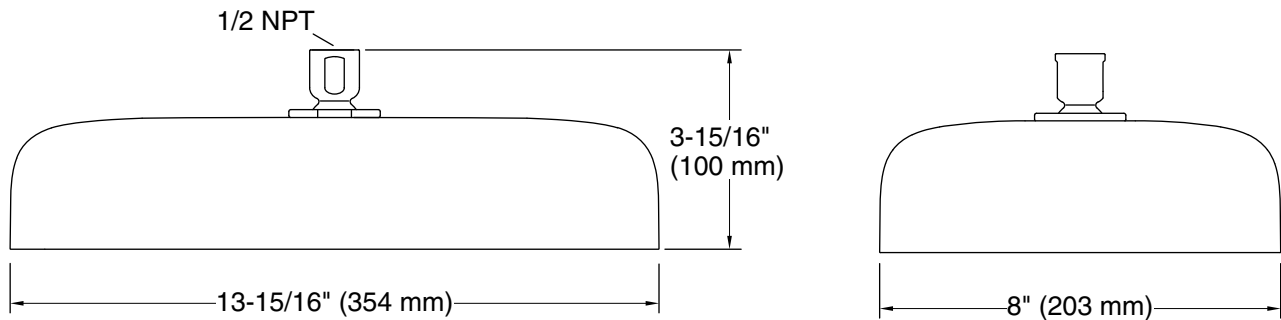

Color	Code	Description
	CP	Polished Chrome
	BN	Vibrant® Brushed Nickel
	BL	Matte Black
	2MB	Vibrant® Brushed Moderne Brass

Technical Information

All product dimensions are nominal.

Showerhead/Body Spray: