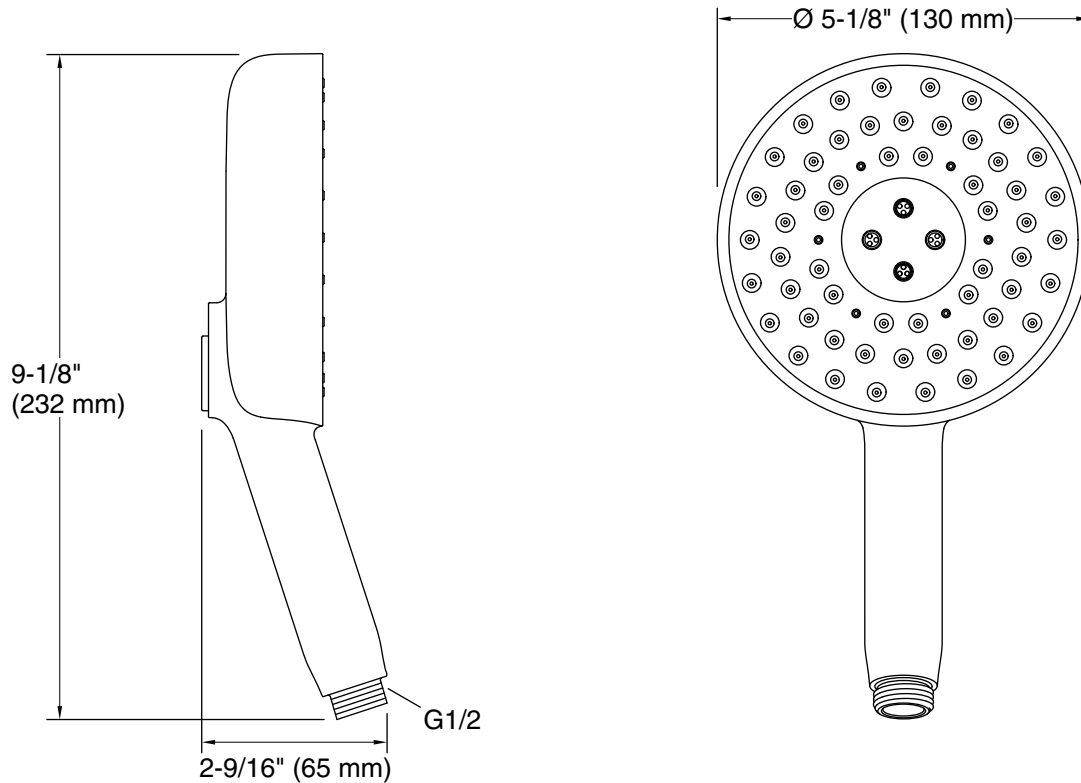

Installation

- G 1/2 inlet connection.
- Requires shower hose (sold separately).
- Bracket or slidebar required for wall-mount installation.
- Deck-mount holder required for deck-mount installation.

Water Conservation & Rebates

- This product can help a building earn Water Efficiency points in LEED® Green Building Rating System.

Recommended Products/Accessories

- K-9514 60" Shower Hose
- K-8593 72" Shower Hose
- K-26309 Wall-mount handshower holder
- K-26310 Handshower holder with supply elbow & check valve
- K-26312 31½" slidebar
- K-26313 39" slidebar
- K-26314 31½" (800 mm) slidebar with integrated water supply
- K-23723 Faucet cleaner

Technical Information

All product dimensions are nominal.

Handshower:

Rated maximum flow: 1.75 gal/min (6.6 l/min)
Pressure: 80 psi (5.5 bar)