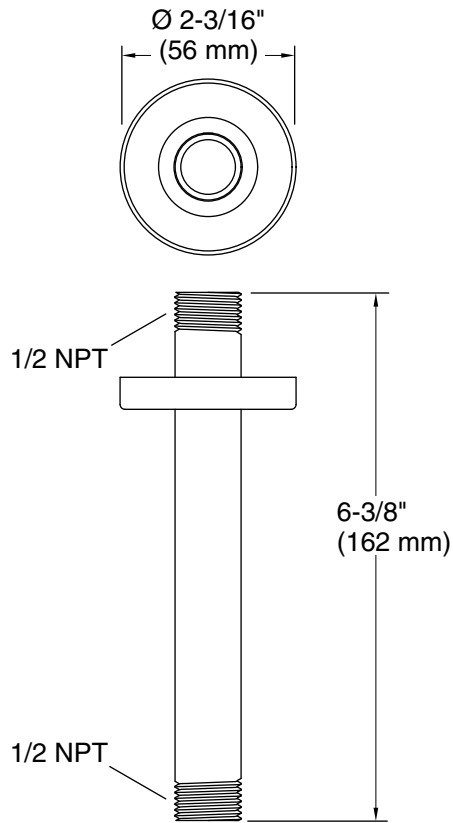

Technical Information

All product dimensions are nominal.