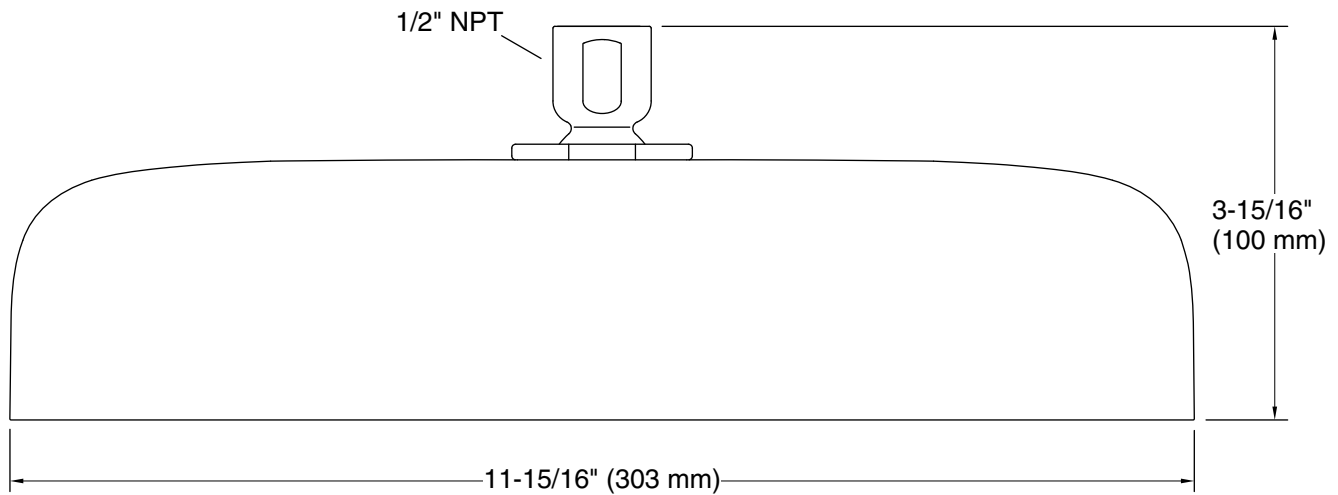

Technical Information

All product dimensions are nominal.

Showerhead/Body Spray:

Rated maximum flow: 2.5 gal/min (9.5 l/min)

Pressure: 80 psi (5.5 bar)

Notes

Install this product according to the installation instructions.