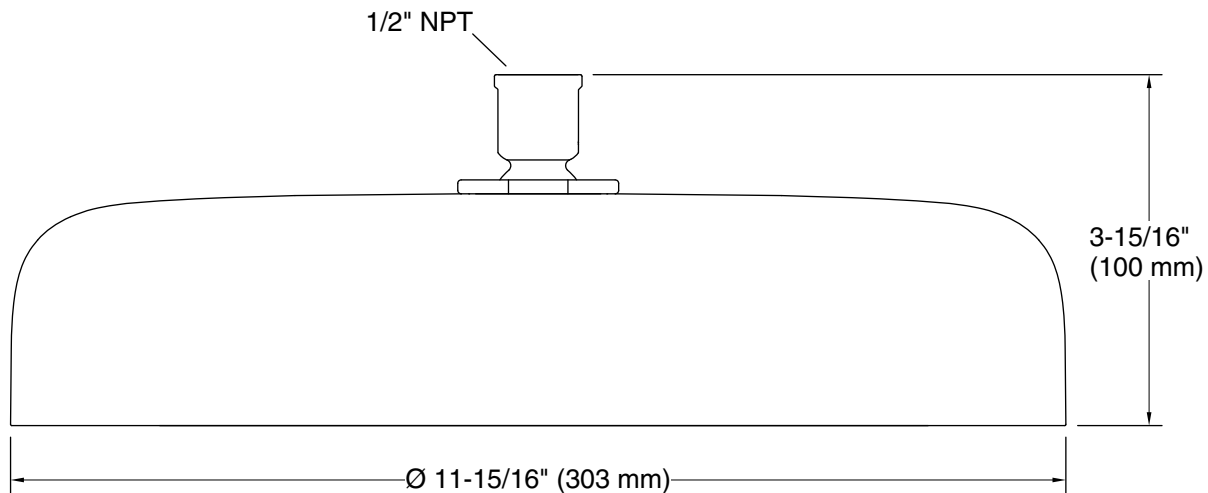

Installation

- Requires single-function rainhead shower arm and flange (sold separately)
- 1/2 -14 NPT connection

Codes/Standards

ASME A112.18.1/CSA B125.1
DOE - Energy Policy Act 1992

KOHLER® Faucet Lifetime Limited Warranty

Technical Information

All product dimensions are nominal.

Showerhead/Body Spray:

Rated maximum flow: 2.5 gal/min (9.5 l/min)

flow:

Pressure: 80 psi (5.5 bar)