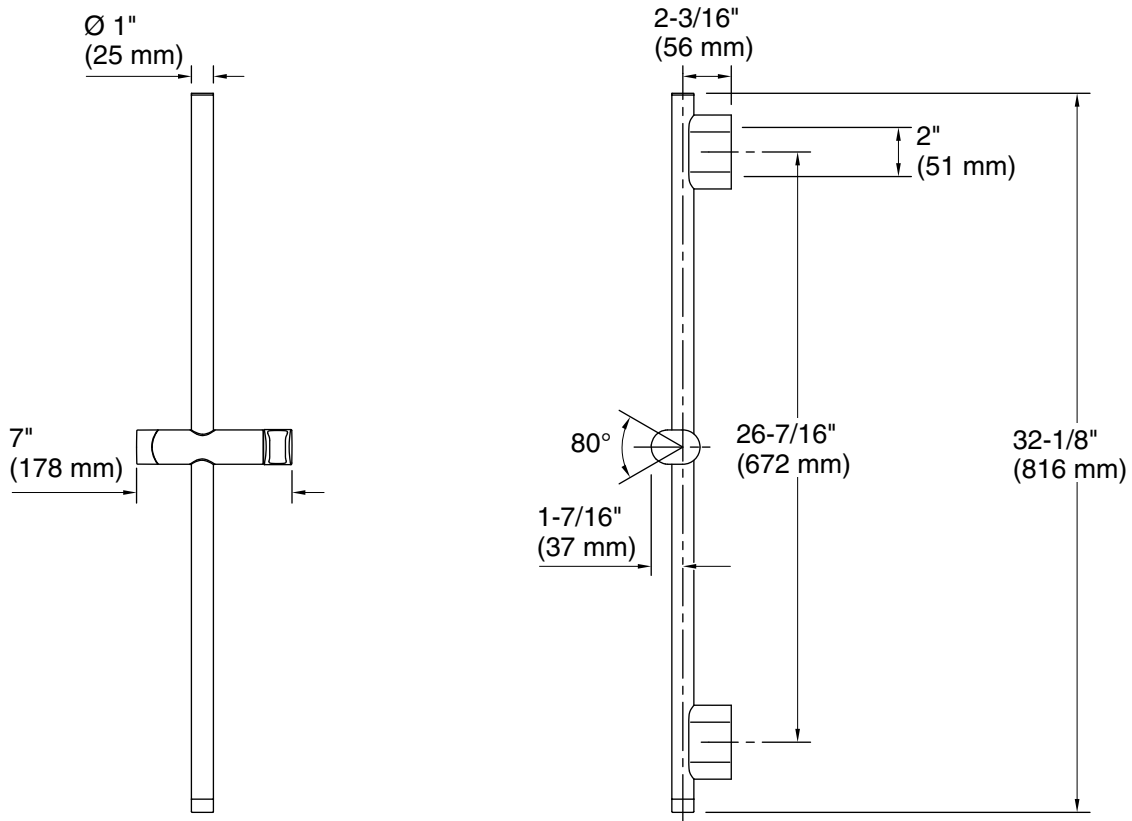

Features

- 31-1/2" (800 mm) adjustable sidebar supports a handshower at the desired height for a customized showering experience

Material

- Durable metal construction
- KOHLER finishes resist corrosion and tarnishing

Technical Information

All product dimensions are nominal.