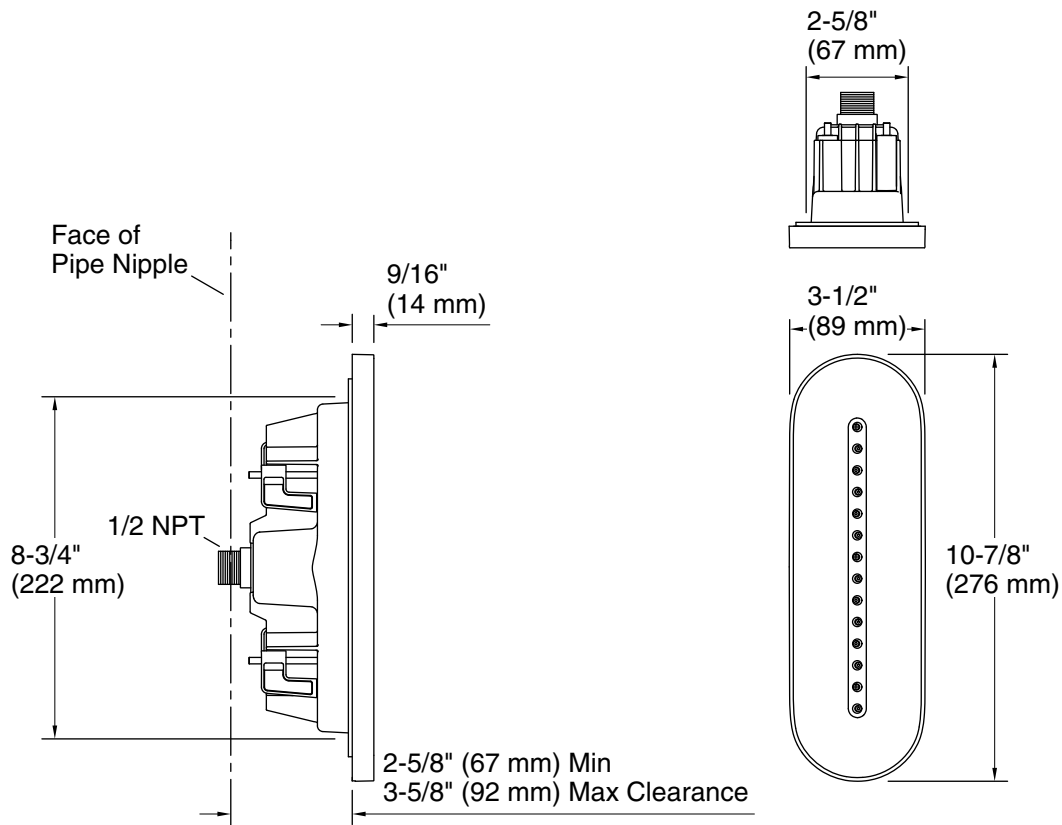

### Features

- Oblong single-function linear body spray delivers 14 twirling Deep Massage streams, targeting sore muscles to ease away aches and pains
- MasterClean™ sprayface features an easy-to-clean surface that withstands mineral buildup
- Low-profile design complements any decor
- 2.5 gpm (9.5 lpm) maximum flow rate at 45 psi (3.1 bar)
- 1/2" NPT connection

### Installation

- Semi-recessed into wall

### Technical Information

All product dimensions are nominal.

Drain included: No