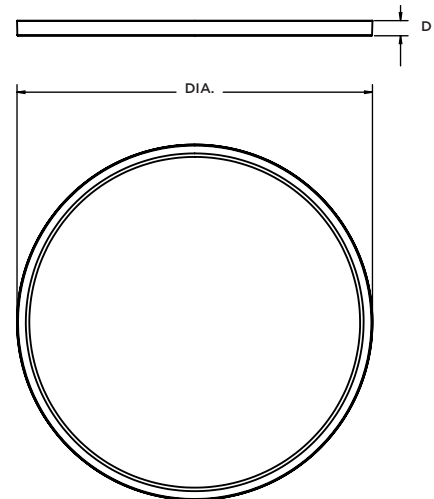

Specifications and dimensions

subject to change without notice.

Ordering Information:

White	Black	LED	Delivered Lumens	Adjustable CCT	DIA.	D
EGRF1625LAJUDWH	EGRF1625LAJUDBK	25W	2525	3000K/4000K/5000K	15-5/8"	15/16"
EGRF1625LAJUDWH	EGRF1625LAJUDBK	25W	2525	3000K/4000K/5000K	15-5/8"	15/16"
EGRF2440LAJUDWH	EGRF2440LAJUDBK	40W	3375	3000K/4000K/5000K	23-5/8"	1"
EGRF2440LAJUDWH	EGRF2440LAJUDBK	40W	3375	3000K/4000K/5000K	23-5/8"	1"