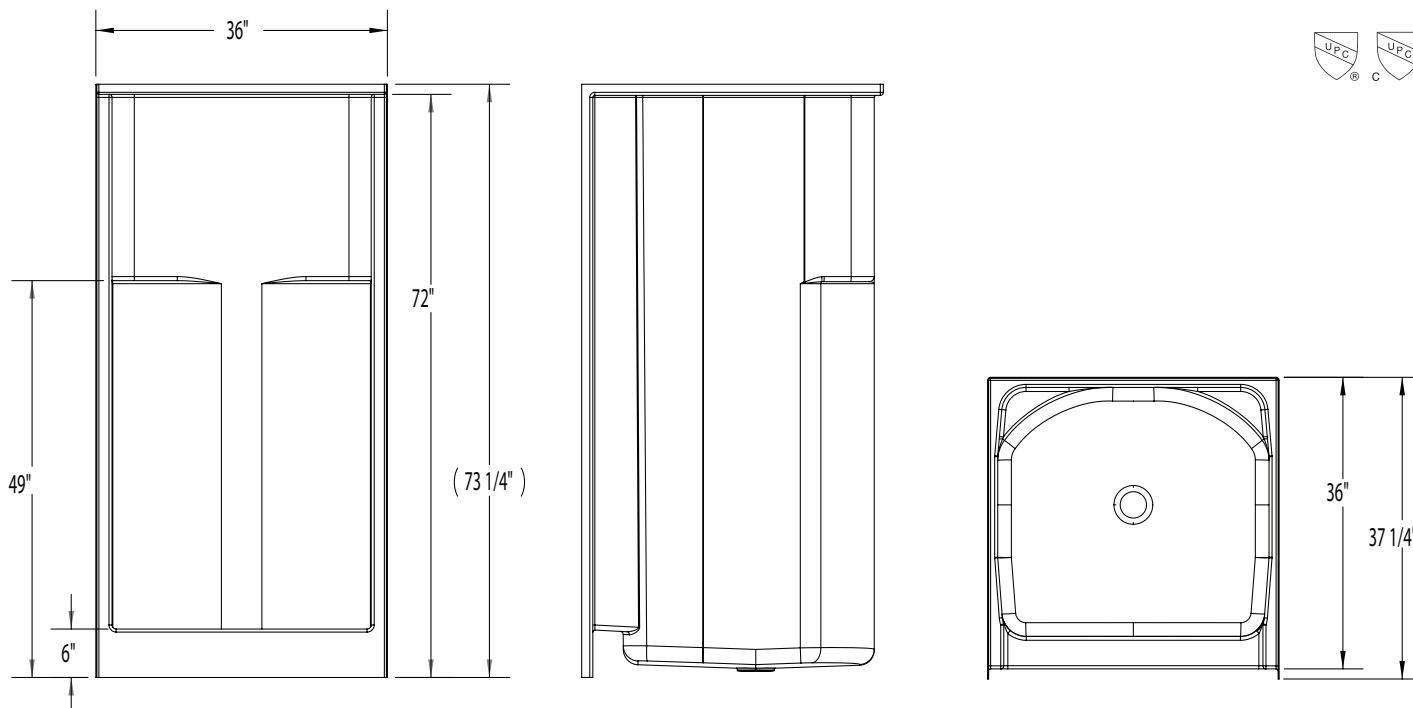

1363C – EVERYDAY SHOWERS

inches (mm)

36 x 36 x 72 (915 x 915 x 1830) • Fax on Demand #1011

MODEL #1363C

SUPERCORE SHOWER #1363CSC

FEATURES

- Shower stall
- Smooth wall finish
- Molded toiletry shelves
- Slip-resistant textured bottom
- Center drain
- Gelcoat surface
- 5-year limited warranty

COLOR OPTIONS

Stock	Premium
Almond	Black
Biscuit	Mexican Sand
Bone	Sand Bar
Linen	Sterling Silver
White	

1363C

36 x 36 x 72 (915 x 915 x 1830)
inches (mm)

FEATURES lbs (kg) Dimensional Tolerance $\pm \frac{3}{16}$ ". Dimensions needed for site preparation should be measured from the unit. Aquatic assumes no responsibility for preparatory work.

Model #	Material	Wall Finish	Pieces	Drain	Seat	Net Wt.	Pkg. Wt.
Shower #1363C	Gelcoat	Smooth	1	Center	-	93 (42)	98 (44)

DIMENSIONS

Specifications	inches (mm)
Width: Overall / Net	36 (915)
Depth: Overall / Net	37 1/4 (945) / 36 (915)
Height: Overall / Net	73 1/4 (1860) / 72 (1830)
Enclosure Opening	32 (815)
Skirt Height	6 (150)
Drain Rough-In (from Back Wall)	15 3/4 (400)
Drain Rough-In (from Side Wall)	18 (455)
Drain: Diameter / Clearance	3 1/4 (85) / 3/4 (20)

FRAMING DIMENSIONS inches (mm)

Type	D Depth	W Width	H Height	A	B	C
Alcove	37 1/4 (945)	36 1/8 (920)	-	Box Out	18 (455)	15 3/4 (400)